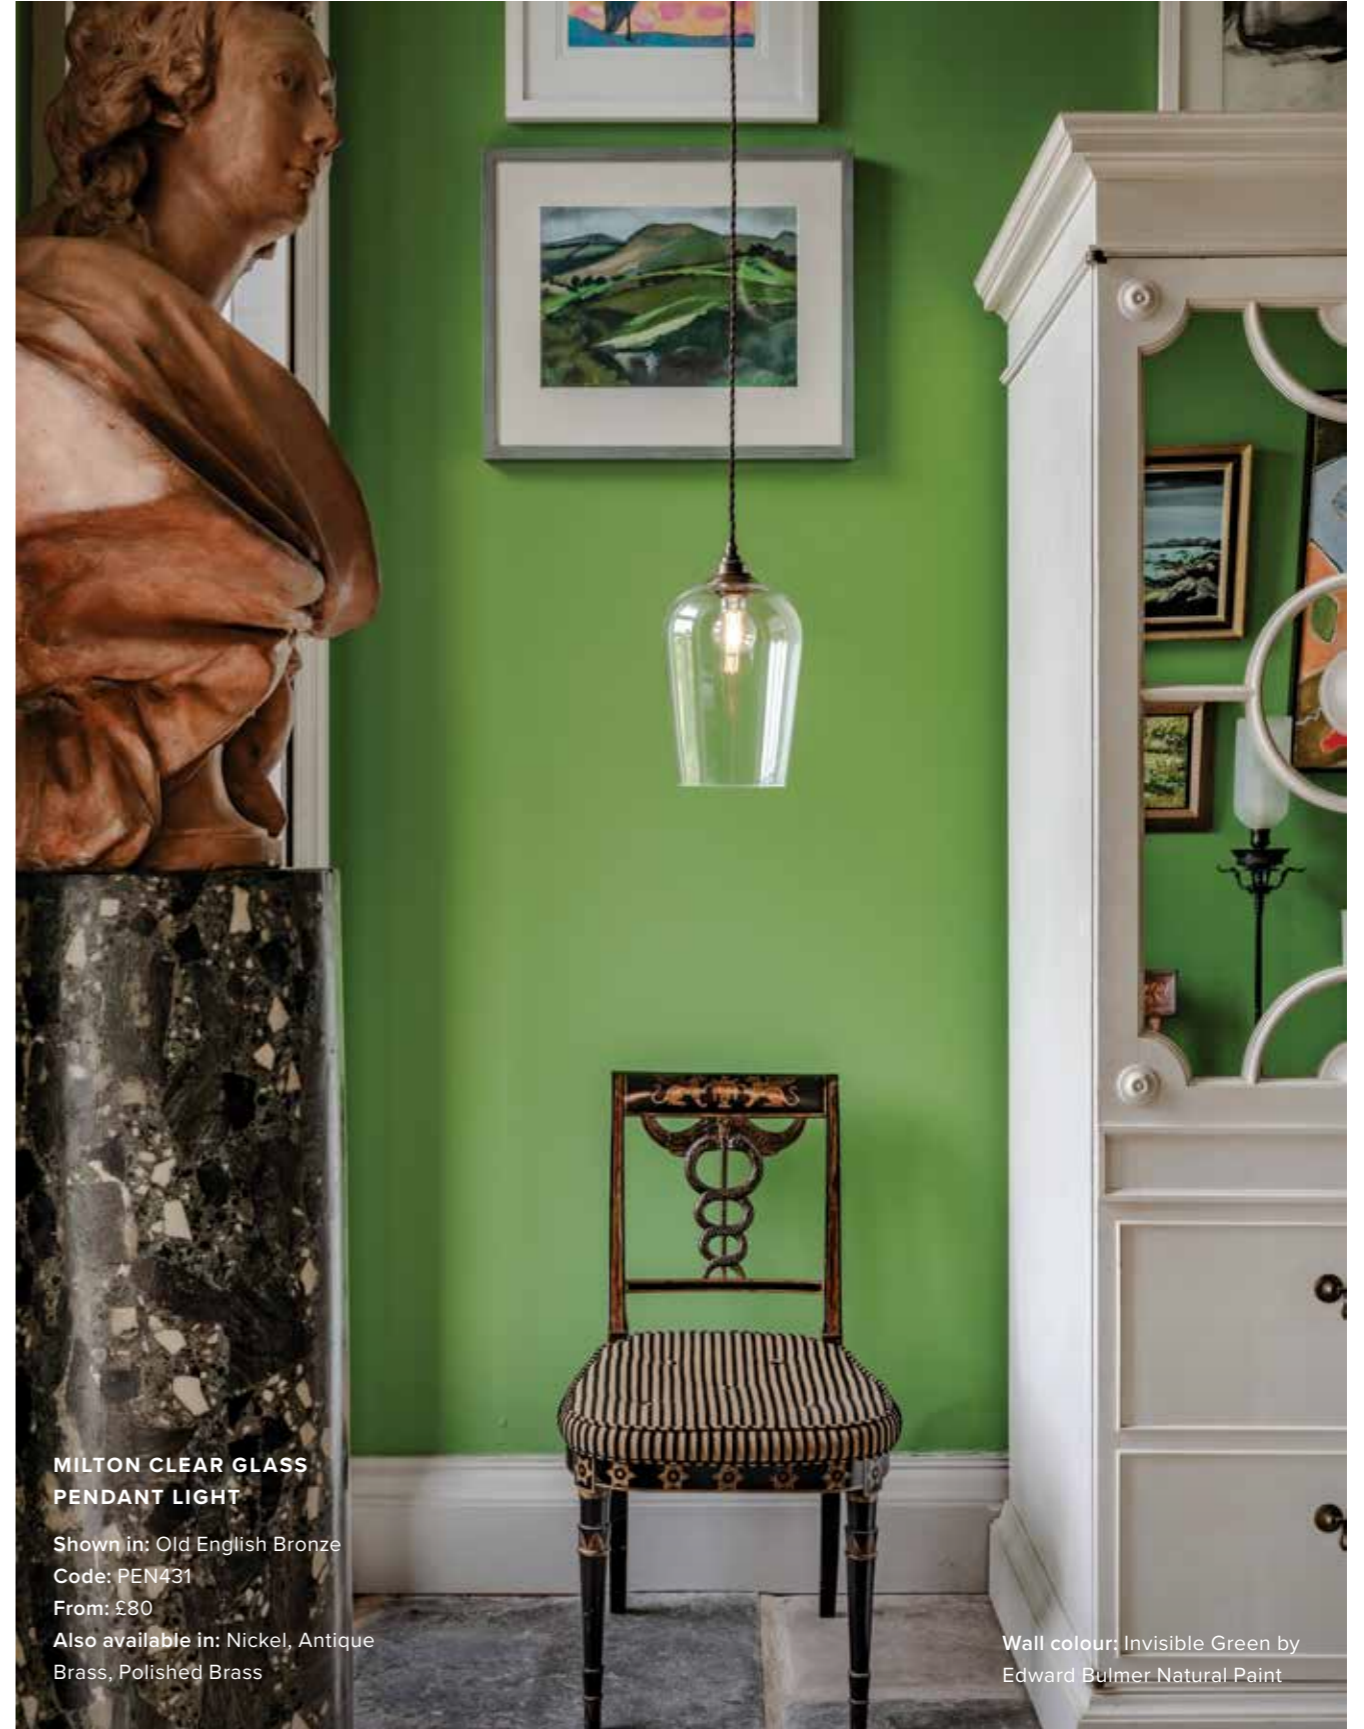

**MILTON CLEAR GLASS
PENDANT LIGHT**

Shown in: Old English Bronze
Code: PEN431
From: £80
Also available in: Nickel, Antique
Brass, Polished Brass

Wall colour: Invisible Green by
Edward Bulmer Natural Paint