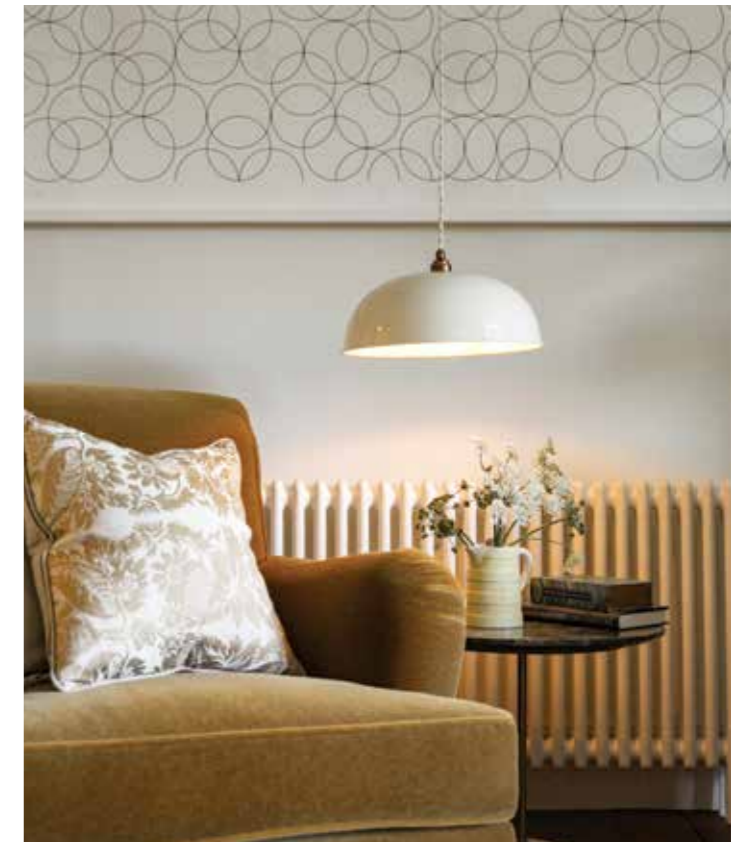

WORCESTER PAINTED PENDANT LIGHT

Shown in: Clay White
Code: PEN115
From: £114
Also available in: Squid Ink Blue, Matt Black