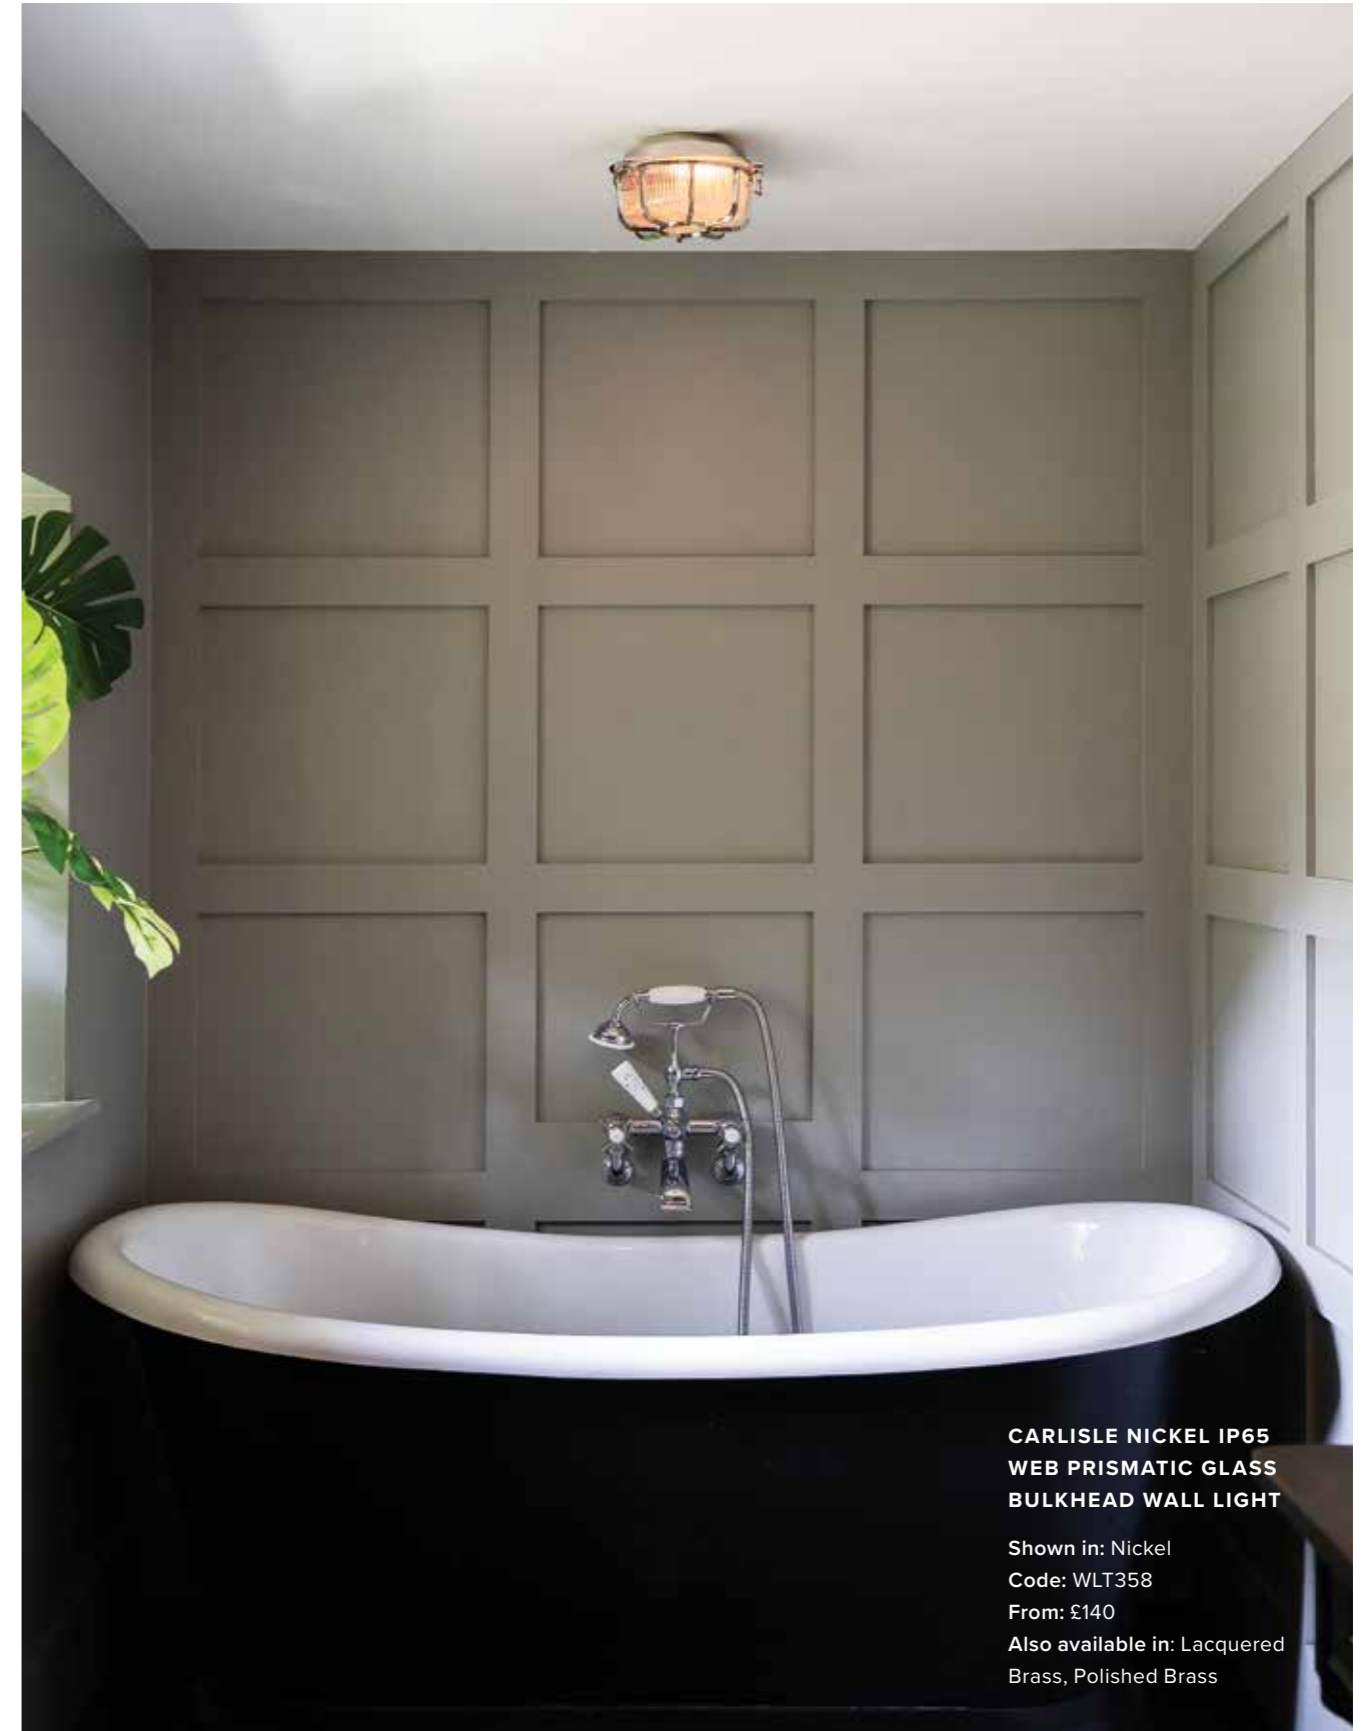

**CARLISLE NICKEL IP65
WEB PRISMATIC GLASS
BULKHEAD WALL LIGHT**

Shown in: Nickel
Code: WLT358
From: £140
Also available in: Lacquered
Brass, Polished Brass