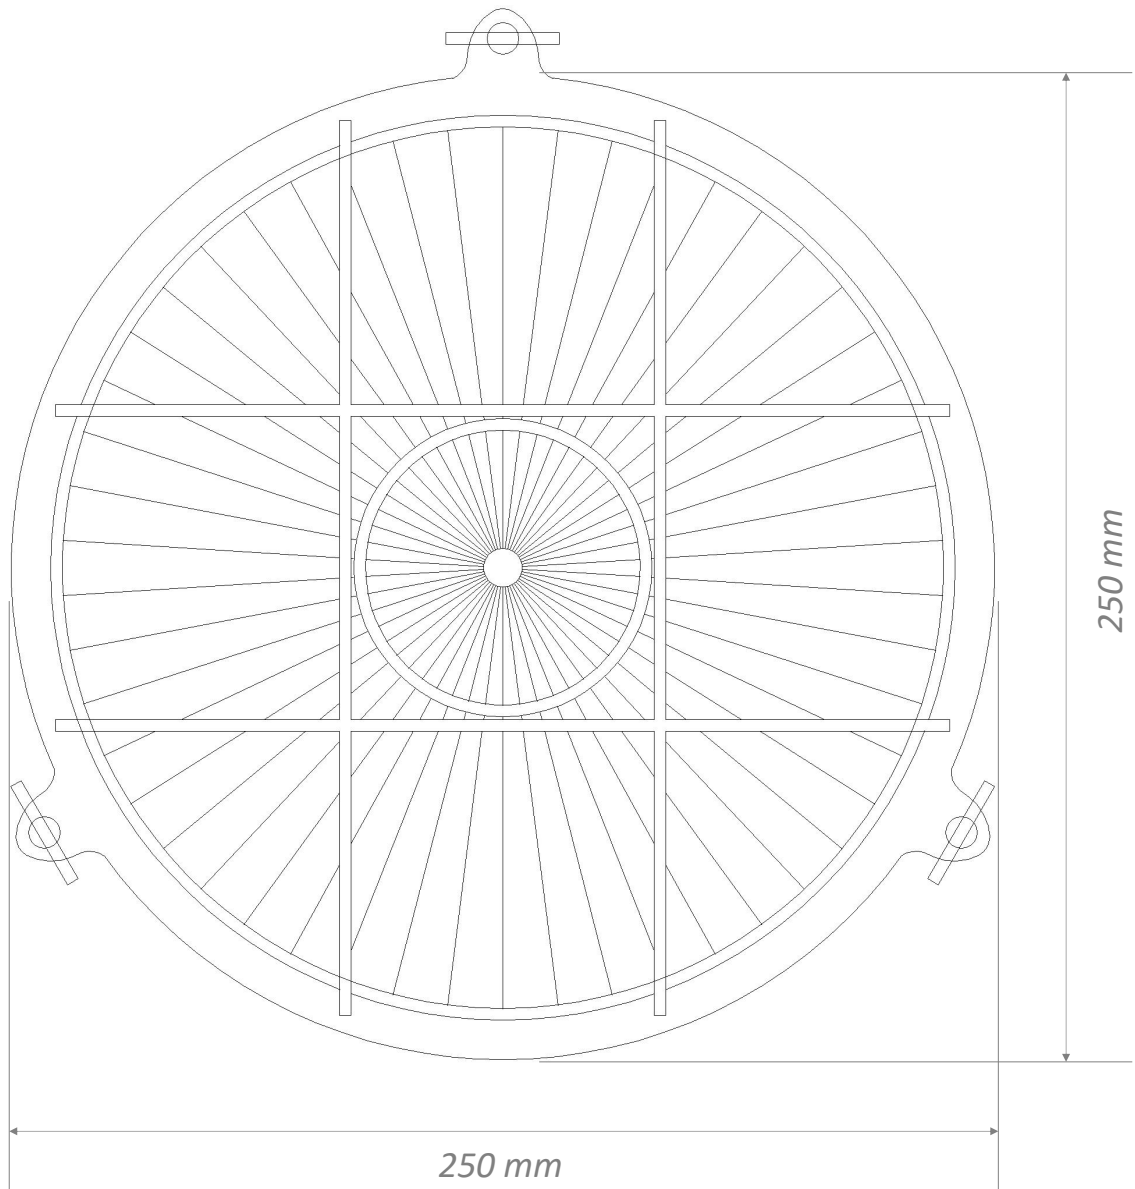

TECHNICAL SHEET

Product Name: Carlisle Grid Prismatic Glass Bulkhead Wall Light

Collection: The Outdoor & Bathroom Collection

SKU : LT-SH-11-WLT350-BR66

Product Depth: 80mm

Material: Brass

Fixing: Internal through backplate; Cable outlet through side

Rating: 220-240v, Class 1, IP65, MAX 40watt Lamp