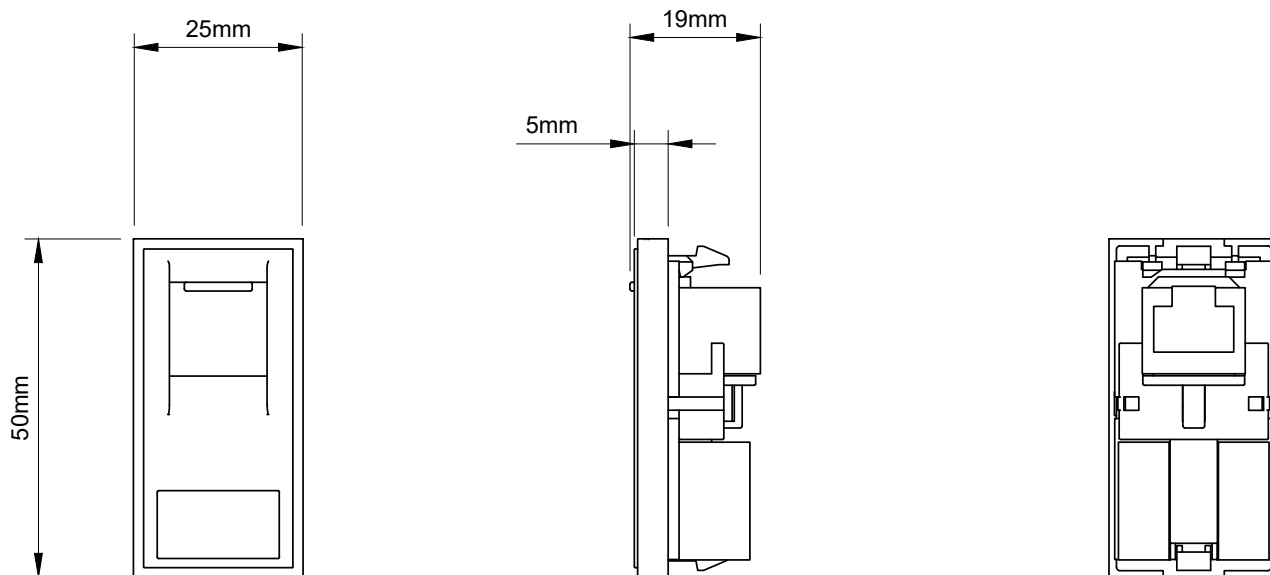

### TECHNICAL SPECIFICATION

Standard(s)	BS 5733
Mounting Box Depth (Min)	35mm
Size	50mm x 25mm x28mm
Product Class 1	Face plate must be earthed
Ambient Operating Temperature	-5° to +40°C
Recommended Location	Internal Use Only
Maximum Installation Altitude	2000m
IP Rating	IP2XD
Trademarks	The Soho Lighting Company is a registered trade mark number: UK00003313349, EU017906396, Date: 25 May 2018