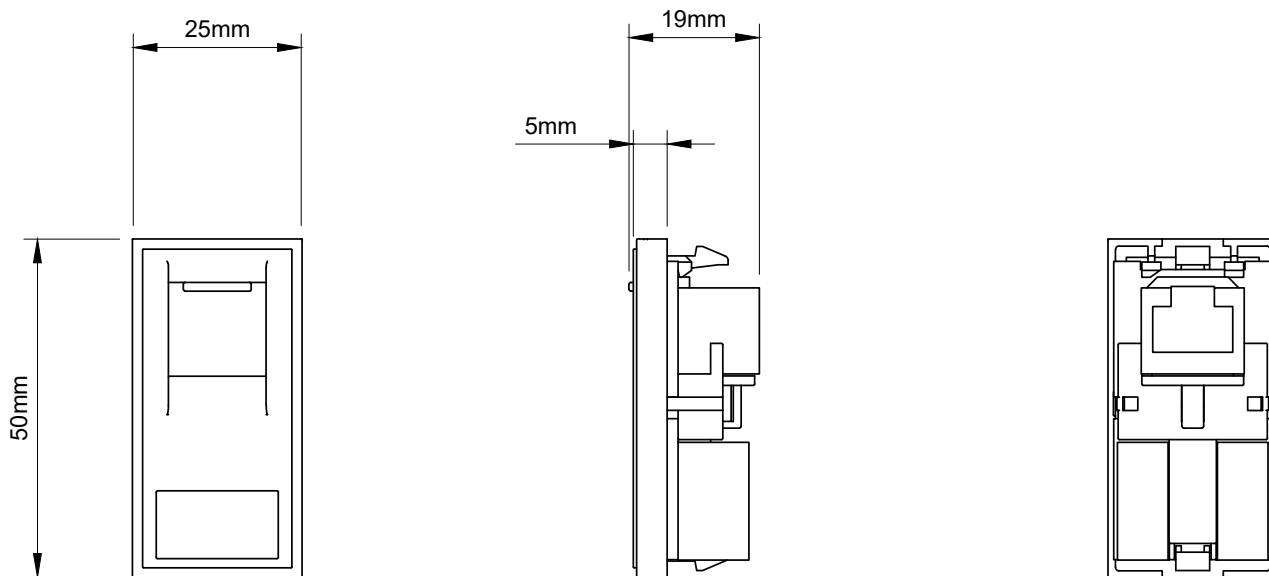

RJ45 CAT5e Euro Mod - Euro Module

TECHNICAL SPECIFICATION

Standard(s)	BS 5733
Mounting Box Depth (Min)	35mm
Size	50mm x 25mm x28mm
Product Class 1	Face plate must be earthed
Ambient Operating Temperature	-5° to +40°C
Recommended Location	Internal Use Only
Maximum Installation Altitude	2000m
IP Rating	IP2XD
Trademarks	The Soho Lighting Company is a registered trade mark number: UK00003313349, EU017906396, Date: 25 May 2018