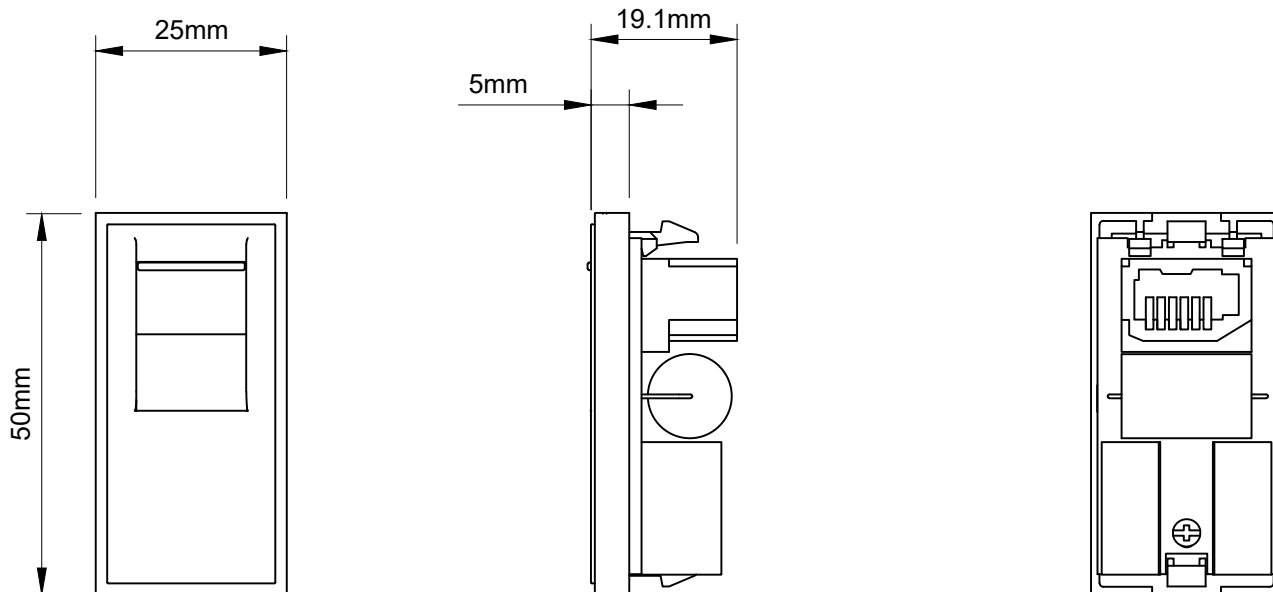

BT Primary - Euro Module

TECHNICAL SPECIFICATION

Standard(s)	BS 6312-2
Mounting Box Depth (Min)	35mm
Size	50mm x 25mm x21mm
Product Class 1	Face plate must be earthed
Ambient Operating Temperature	-5° to +40°C
Recommended Location	Internal Use Only
Maximum Installation Altitude	2000m
IP Rating	IP2XD
Trademarks	The Soho Lighting Company is a registered trade mark number: UK00003313349, EU017906396, Date: 25 May 2018