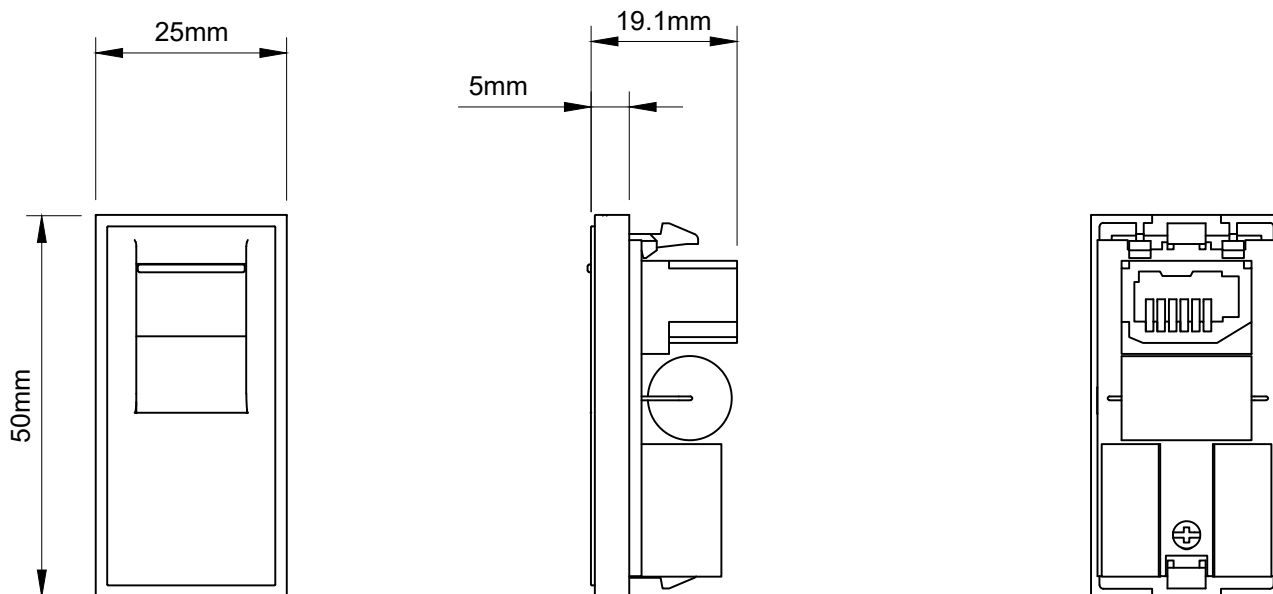

BT Master - Euro Module

TECHNICAL SPECIFICATION

Standard(s)	BS 6312-2
Mounting Box Depth (Min)	35mm
Size	50mm x 25mm x21mm
Product Class 1	Face plate must be earthed
Ambient Operating Temperature	-5° to +40°C
Recommended Location	Internal Use Only
Maximum Installation Altitude	2000m
IP Rating	IP2XD
Trademarks	The Soho Lighting Company is a registered trade mark number: UK00003313349, EU017906396, Date: 25 May 2018