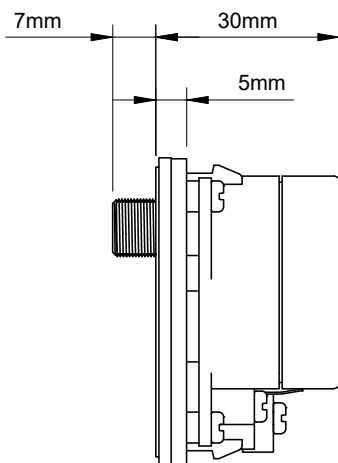

EuroMod SAT1 SAT2 TV Radio

Cable Trimming Guide

TECHNICAL SPECIFICATION

Standard(s)	BS 5733
Mounting Box Depth (Min)	35mm
Size	50mm x 50mm x 31mm
Product Class 1	Face plate must be earthed
Ambient Operating Temperature	-5° to +40°C
Recommended Location	Internal Use Only
Maximum Installation Altitude	2000m
IP Rating	IP2XD
Mains Frequency	50hz - 60hz
Trademarks	The Soho Lighting Company is a registered trade mark number: UK00003313349, EU017906396, Date: 25 May 2018