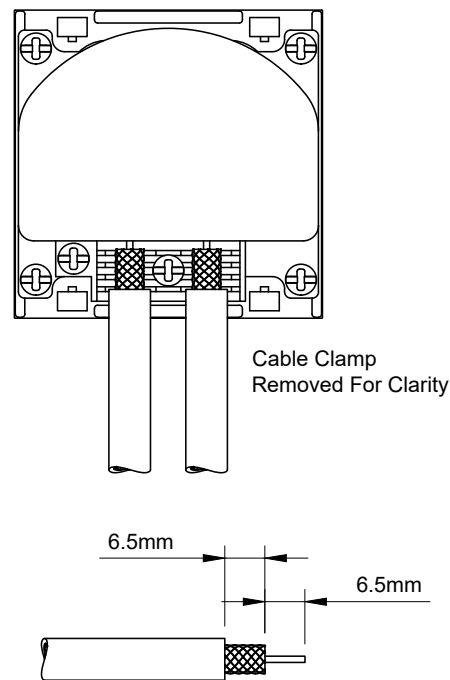

EuroMod SAT1 SAT2 TV Radio

Cable Trimming Guide

TECHNICAL SPECIFICATION

Standard(s)	BS 5733
Mounting Box Depth (Min)	35mm
Size	50mm x 50mm x 31mm
Product Class 1	Face plate must be earthed
Ambient Operating Temperature	-5° to +40°C
Recommended Location	Internal Use Only
Maximum Installation Altitude	2000m
IP Rating	IP2XD
Mains Frequency	50hz - 60hz
Trademarks	The Soho Lighting Company is a registered trade mark number: UK00003313349, EU017906396, Date: 25 May 2018