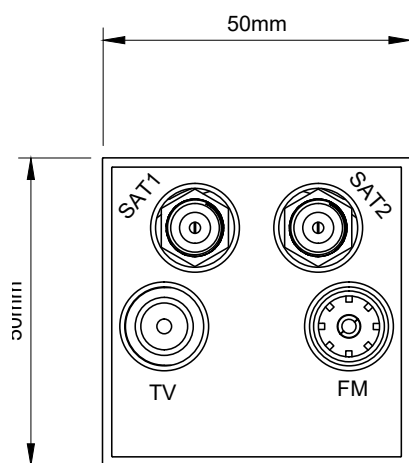

EuroMod SAT1 SAT2 TV Radio

Cable Trimming Guide

TECHNICAL SPECIFICATION

Standard(s)	BS 5733
Mounting Box Depth (Min)	35mm
Size	50mm x 50mm x 31mm
Product Class 1	Face plate must be earthed
Ambient Operating Temperature	-5° to +40°C
Recommended Location	Internal Use Only
Maximum Installation Altitude	2000m
IP Rating	IP2XD
Mains Frequency	50hz - 60hz
Trademarks	The Soho Lighting Company is a registered trade mark number: UK00003313349, EU017906396, Date: 25 May 2018