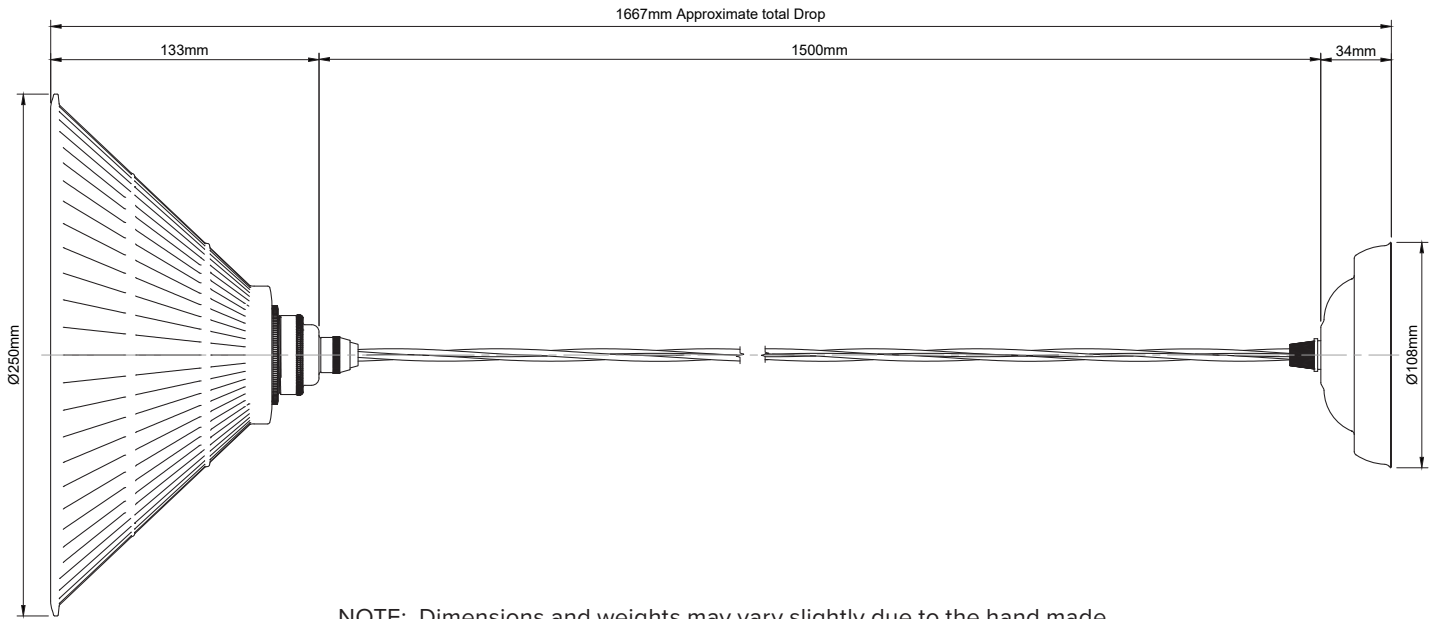

### 02-PEN443 Carnaby Etched Tapered Glass Pendant Light

<b>Version No</b>	1.0
<b>Standards</b>	EN 60598
<b>Voltage</b>	220-240V~
<b>Frequency AC Current</b>	50Hz
<b>Supply Connection</b>	Terminal Block/Quick Connector
<b>Appliance (Protection) Class (I,II,III)</b>	Class I
<b>Max Bulb Wattage</b>	40w Max
<b>Bulb Fitting</b>	E27
<b>Number of Bulbs</b>	1.0
<b>Supplied with Bulbs</b>	No
<b>IP Rating</b>	IP20
<b>Total Drop</b>	1724mm Approx.
<b>Chain or Cable Length</b>	1500mm
<b>Shade Height</b>	174mm
<b>Shade Width or Diameter</b>	Ø250mm
<b>Ceiling Rose Height</b>	50mm
<b>Ceiling Rose Diameter</b>	Ø120mm
<b>Full Product Weight</b>	1.210Kg
<b>Recommended Location</b>	Internal Use Only
<b>Other</b>	Added shade/bulb must not exceed Max 1.055kg on Round Cable and 1.35kg on Twisted Cable
<b>Trademarks</b>	The Soho Lighting Company. Registered trade mark number: UK00003313349, EU017906396, Date: 25 May 2018

### 14-PEN443-VB & NB Carnaby Etched Tapered Glass Pendant Light - VB or NB Finish

<b>Version No</b>	1.0
<b>Standards</b>	EN 60598
<b>Voltage</b>	220-240V~
<b>Frequency AC Current</b>	50Hz
<b>Supply Connection</b>	Terminal Block/Quick connector
<b>Appliance (Protection) Class (I,II,III)</b>	Class I
<b>Max Bulb Wattage</b>	Max 40W
<b>Bulb Fitting</b>	E27
<b>Number of Bulbs</b>	1.0
<b>Supplied with Bulbs</b>	No
<b>IP Rating</b>	IP20
<b>Total Drop</b>	1667mm Approx.
<b>Chain or Cable Length</b>	1500mm Approx.
<b>Shade Height</b>	133mm
<b>Shade Width or Diameter</b>	Ø250mm
<b>Ceiling Rose Height</b>	34mm
<b>Ceiling Rose Diameter</b>	Ø108mm
<b>Full Product Weight</b>	1.062kg
<b>Recommended Location</b>	Internal Use Only
<b>Trademarks</b>	The Soho Lighting Company. Registered trade mark number: UK00003313349, EU017906396, Date: 25 May 2018