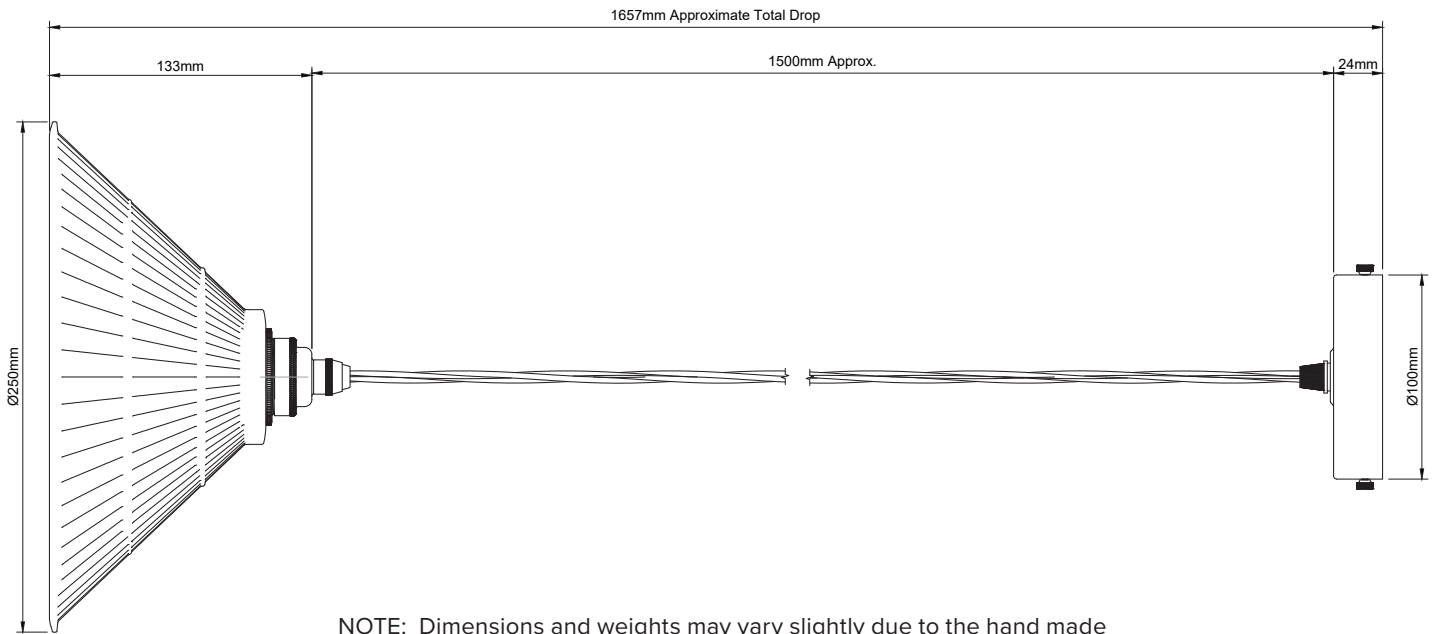

### 02-PEN443 Carnaby Etched Tapered Glass Pendant Light

<b>Version No</b>	1.0
<b>Standards</b>	EN 60598
<b>Voltage</b>	220-240V~
<b>Frequency AC Current</b>	50Hz
<b>Supply Connection</b>	Terminal Block/Quick Connector
<b>Appliance (Protection) Class (I,II,III)</b>	Class I
<b>Max Bulb Wattage</b>	40w Max
<b>Bulb Fitting</b>	E27
<b>Number of Bulbs</b>	1.0
<b>Supplied with Bulbs</b>	No
<b>IP Rating</b>	IP20
<b>Total Drop</b>	1724mm Approx.
<b>Chain or Cable Length</b>	1500mm
<b>Shade Height</b>	174mm
<b>Shade Width or Diameter</b>	Ø250mm
<b>Ceiling Rose Height</b>	50mm
<b>Ceiling Rose Diameter</b>	Ø120mm
<b>Full Product Weight</b>	1.210Kg
<b>Recommended Location</b>	Internal Use Only
<b>Other</b>	Added shade/bulb must not exceed Max 1.055kg on Round Cable and 1.35kg on Twisted Cable
<b>Trademarks</b>	The Soho Lighting Company. Registered trade mark number: UK00003313349, EU017906396, Date: 25 May 2018

### 14-PEN443-VB & NB Carnaby Etched Tapered Glass Pendant Light - VB or NB Finish

<b>Version No</b>	1.0
<b>Standards</b>	EN 60598
<b>Voltage</b>	220-240V~
<b>Frequency AC Current</b>	50Hz
<b>Supply Connection</b>	Terminal Block/Quick connector
<b>Appliance (Protection) Class (I,II,III)</b>	Class I
<b>Max Bulb Wattage</b>	Max 40W
<b>Bulb Fitting</b>	E27
<b>Number of Bulbs</b>	1.0
<b>Supplied with Bulbs</b>	No
<b>IP Rating</b>	IP20
<b>Total Drop</b>	1667mm Approx.
<b>Chain or Cable Length</b>	1500mm Approx.
<b>Shade Height</b>	133mm
<b>Shade Width or Diameter</b>	Ø250mm
<b>Ceiling Rose Height</b>	34mm
<b>Ceiling Rose Diameter</b>	Ø108mm
<b>Full Product Weight</b>	1.062kg
<b>Recommended Location</b>	Internal Use Only
<b>Trademarks</b>	The Soho Lighting Company. Registered trade mark number: UK00003313349, EU017906396, Date: 25 May 2018