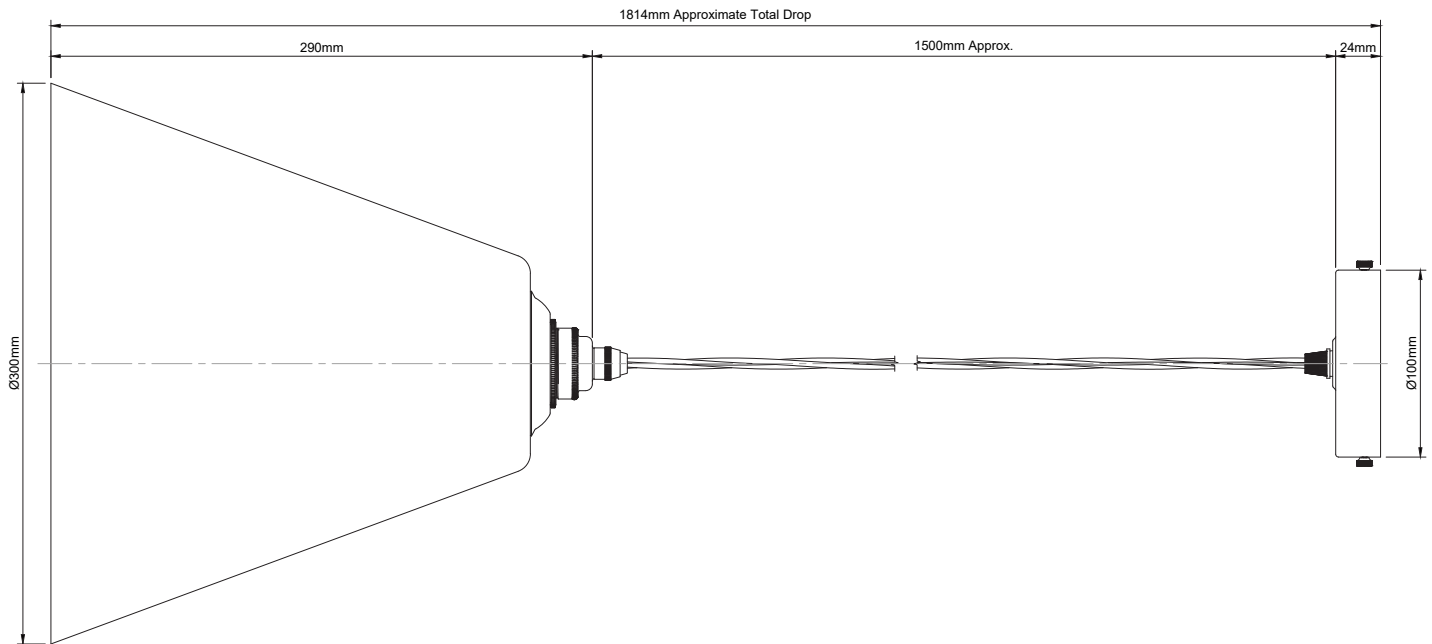

NOTE: Dimensions and weights may vary slightly due to the hand made nature of this product.

02-PEN432 Large Clear Cone Glass Pendant Light

Version No	1.0
Standards	EN 60598
Voltage	220-240V~
Frequency AC Current	50Hz
Supply Connection	Terminal Block/Quick Connector
Appliance (Protection) Class (I,II,III)	Class I
Max Bulb Wattage	40w Max
Bulb Fitting	E27
Number of Bulbs	1.0
Supplied with Bulbs	No
IP Rating	IP20
Total Drop	1885mm Approx.
Chain or Cable Length	1500mm
Shade Height	335mm
Shade Width or Diameter	Ø300mm
Ceiling Rose Height	50mm
Ceiling Rose Diameter	Ø120mm
Full Product Weight	1.893 Kg
Recommended Location	Internal Use Only
Other	Added shade/bulb must not exceed Max 5.11kg
Trademarks	The Soho Lighting Company. Registered trade mark number: UK00003313349, EU017906396, Date: 25 May 2018

NOTE: Dimensions and weights may vary slightly due to the hand made nature of this product.

16-PEN432-VB & NB Forster Clear Cone Glass Pendant Light with Small Cap - VB or NB Finish

- Version No** 1.0
- Standards** EN 60598
- Voltage** 220-240V~
- Frequency AC Current** 50Hz
- Supply Connection** Terminal Block/Quick connector
- Appliance (Protection) Class (I,II,III)** Class I
- Max Bulb Wattage** Max 40W
- Bulb Fitting** E27
- Number of Bulbs** 1.0
- Supplied with Bulbs** No
- IP Rating** IP20
- Total Drop** 1824mm Approx.
- Chain or Cable Length** 1500mm Approx.
- Shade Height** 290mm
- Shade Width or Diameter** Ø 300mm
- Ceiling Rose Height** 34mm
- Ceiling Rose Diameter** Ø 108mm
- Full Product Weight** 1.449kg
- Recommended Location** Internal Use Only
- Trademarks** The Soho Lighting Company. Registered trade mark number: UK00003313349, EU017906396, Date: 25 May 2018