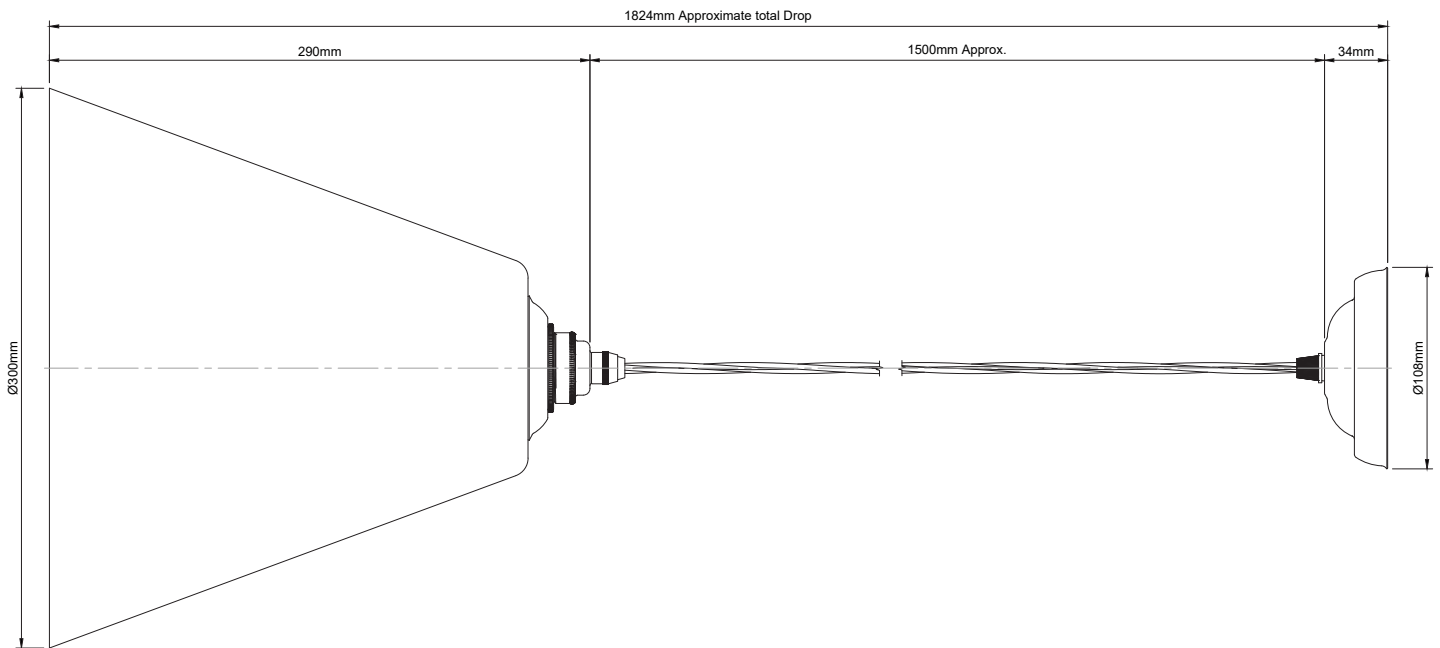

NOTE: Dimensions and weights may vary slightly due to the hand made nature of this product.

02-PEN432 Large Clear Cone Glass Pendant Light

Version No	1.0
Standards	EN 60598
Voltage	220-240V~
Frequency AC Current	50Hz
Supply Connection	Terminal Block/Quick Connector
Appliance (Protection) Class (I,II,III)	Class I
Max Bulb Wattage	40w Max
Bulb Fitting	E27
Number of Bulbs	1.0
Supplied with Bulbs	No
IP Rating	IP20
Total Drop	1885mm Approx.
Chain or Cable Length	1500mm
Shade Height	335mm
Shade Width or Diameter	Ø300mm
Ceiling Rose Height	50mm
Ceiling Rose Diameter	Ø120mm
Full Product Weight	1.893 Kg
Recommended Location	Internal Use Only
Other	Added shade/bulb must not exceed Max 5.11kg
Trademarks	The Soho Lighting Company. Registered trade mark number: UK00003313349, EU017906396, Date: 25 May 2018

NOTE: Dimensions and weights may vary slightly due to the hand made nature of this product.

16-PEN432-VB & NB Forster Clear Cone Glass Pendant Light with Small Cap - VB or NB Finish

- Version No** 1.0
- Standards** EN 60598
- Voltage** 220-240V~
- Frequency AC Current** 50Hz
- Supply Connection** Terminal Block/Quick connector
- Appliance (Protection) Class (I,II,III)** Class I
- Max Bulb Wattage** Max 40W
- Bulb Fitting** E27
- Number of Bulbs** 1.0
- Supplied with Bulbs** No
- IP Rating** IP20
- Total Drop** 1824mm Approx.
- Chain or Cable Length** 1500mm Approx.
- Shade Height** 290mm
- Shade Width or Diameter** Ø 300mm
- Ceiling Rose Height** 34mm
- Ceiling Rose Diameter** Ø 108mm
- Full Product Weight** 1.449kg
- Recommended Location** Internal Use Only
- Trademarks** The Soho Lighting Company. Registered trade mark number: UK00003313349, EU017906396, Date: 25 May 2018