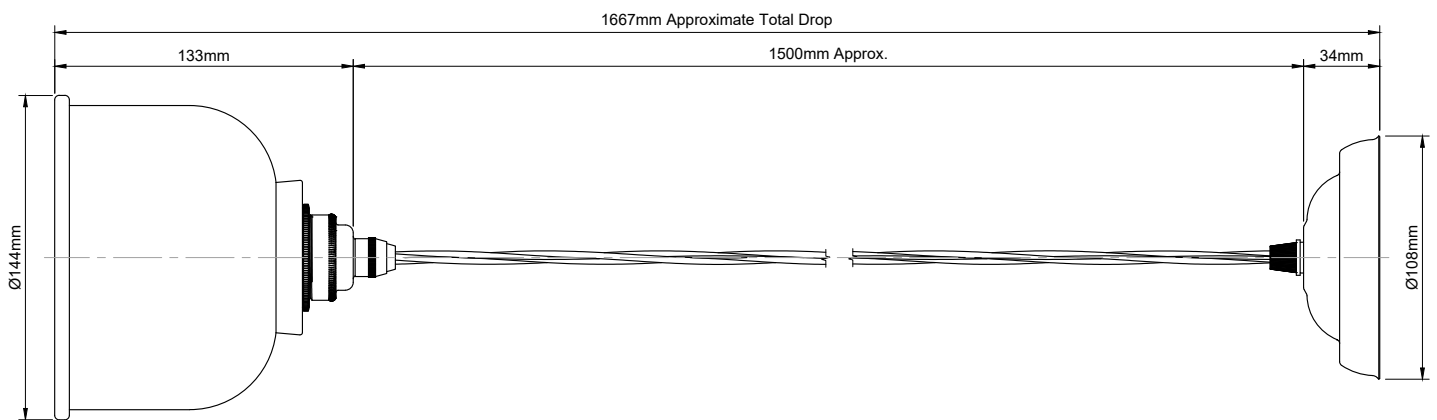

NOTE: Dimensions and weights may vary slightly due to the hand made nature of this product.

02-PEN416 Prismatic Glass Dome Pendant Light

Version No	1.0
Standards	EN 60598
Voltage	220-240V~
Frequency AC Current	50Hz
Supply Connection	Terminal Block/Quick Connector
Appliance (Protection) Class (I,II,III)	Class I
Max Bulb Wattage	40w Max
Bulb Fitting	E27
Number of Bulbs	1.0
Supplied with Bulbs	No
IP Rating	IP20
Total Drop	1725mm Approx.
Chain or Cable Length	1500mm
Shade Height	175mm
Shade Width or Diameter	Ø144mm
Ceiling Rose Height	50mm
Ceiling Rose Diameter	Ø120mm
Full Product Weight	1.120 Kg
Recommended Location	Internal Use Only
Other	Added shade/bulb must not exceed Max 1.055kg on Round Cable and 1.35kg on Twisted Cable
Trademarks	The Soho Lighting Company. Registered trade mark number: UK00003313349, EU017906396, Date: 25 May 2018

NOTE: Dimensions and weights may vary slightly due to the hand made nature of this product.

14-PEN416-VB & NB Bronte Clear Glass Pendant Light - VB or NB Finish

Version No	1.0
Standards	EN 60598
Voltage	220-240V~
Frequency AC Current	50Hz
Supply Connection	Terminal Block/Quick connector
Appliance (Protection) Class (I,II,III)	Class I
Max Bulb Wattage	Max 40W
Bulb Fitting	E27
Number of Bulbs	1.0
Supplied with Bulbs	No
IP Rating	IP20
Total Drop	1667mm Approx.
Chain or Cable Length	1500mm Approx.
Shade Height	133mm
Shade Width or Diameter	Ø 144mm
Ceiling Rose Height	34mm
Ceiling Rose Diameter	Ø 108mm
Full Product Weight	0.972kg
Recommended Location	Internal Use Only
Trademarks	The Soho Lighting Company. Registered trade mark number: UK00003313349, EU017906396, Date: 25 May 2018