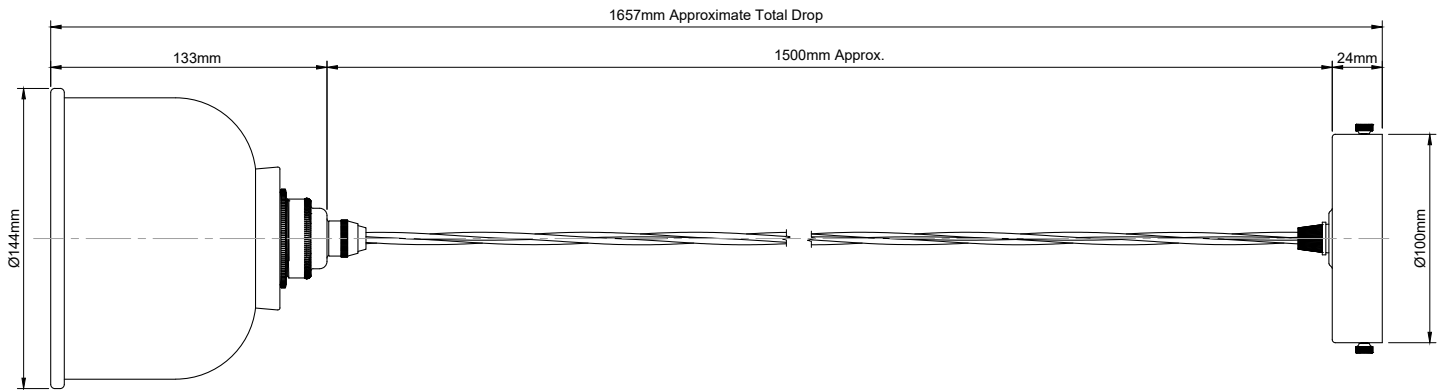

NOTE: Dimensions and weights may vary slightly due to the hand made nature of this product.

02-PEN416 Prismatic Glass Dome Pendant Light

Version No	1.0
Standards	EN 60598
Voltage	220-240V~
Frequency AC Current	50Hz
Supply Connection	Terminal Block/Quick Connector
Appliance (Protection) Class (I,II,III)	Class I
Max Bulb Wattage	40w Max
Bulb Fitting	E27
Number of Bulbs	1.0
Supplied with Bulbs	No
IP Rating	IP20
Total Drop	1725mm Approx.
Chain or Cable Length	1500mm
Shade Height	175mm
Shade Width or Diameter	Ø144mm
Ceiling Rose Height	50mm
Ceiling Rose Diameter	Ø120mm
Full Product Weight	1.120 Kg
Recommended Location	Internal Use Only
Other	Added shade/bulb must not exceed Max 1.055kg on Round Cable and 1.35kg on Twisted Cable
Trademarks	The Soho Lighting Company. Registered trade mark number: UK00003313349, EU017906396, Date: 25 May 2018

NOTE: Dimensions and weights may vary slightly due to the hand made nature of this product.

14-PEN416-VB & NB Bronte Clear Glass Pendant Light - VB or NB Finish

Version No	1.0
Standards	EN 60598
Voltage	220-240V~
Frequency AC Current	50Hz
Supply Connection	Terminal Block/Quick connector
Appliance (Protection) Class (I,II,III)	Class I
Max Bulb Wattage	Max 40W
Bulb Fitting	E27
Number of Bulbs	1.0
Supplied with Bulbs	No
IP Rating	IP20
Total Drop	1667mm Approx.
Chain or Cable Length	1500mm Approx.
Shade Height	133mm
Shade Width or Diameter	Ø 144mm
Ceiling Rose Height	34mm
Ceiling Rose Diameter	Ø 108mm
Full Product Weight	0.972kg
Recommended Location	Internal Use Only
Trademarks	The Soho Lighting Company. Registered trade mark number: UK00003313349, EU017906396, Date: 25 May 2018