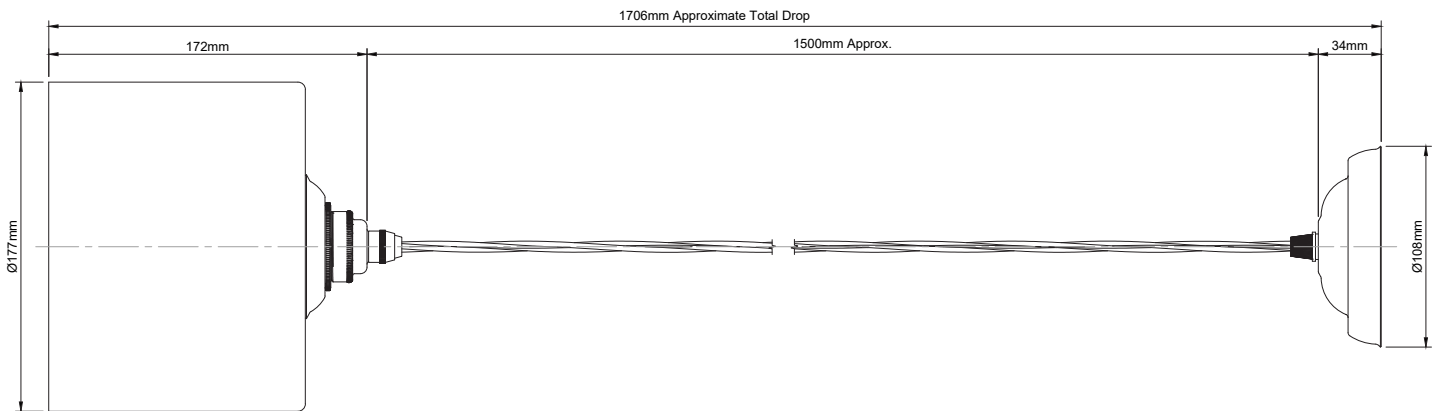

NOTE: Dimensions and weights may vary slightly due to the hand made nature of this product.

02-PEN406 Petite Clear Glass Pendant Light

Version No	1.0
Standards	EN 60598
Voltage	220-240V~
Frequency AC Current	50Hz
Supply Connection	Terminal Block/Quick Connector
Appliance (Protection) Class (I,II,III)	Class I
Max Bulb Wattage	40w Max
Bulb Fitting	E27
Number of Bulbs	1.0
Supplied with Bulbs	No
IP Rating	IP20
Total Drop	1754mm Approx.
Chain or Cable Length	1500mm
Shade Height	204mm
Shade Width or Diameter	Ø117mm
Ceiling Rose Height	50mm
Ceiling Rose Diameter	Ø120mm
Full Product Weight	1.152 Kg
Recommended Location	Internal Use Only
Other	Added shade/bulb must not exceed Max 1.055kg on Round Cable and 1.35kg on Twisted Cable
Trademarks	The Soho Lighting Company. Registered trade mark number: UK00003313349, EU017906396, Date: 25 May 2018

NOTE: Dimensions and weights may vary slightly due to the hand made nature of this product.

16-PEN406-VB & NB Lowell Petite Clear Glass Pendant Light with Small Cap - VB or NB Finish

Version No	1.0
Standards	EN 60598
Voltage	220-240V~
Frequency AC Current	50Hz
Supply Connection	Terminal Block/Quick connector
Appliance (Protection) Class (I,II,III)	Class I
Max Bulb Wattage	Max 40W
Bulb Fitting	E27
Number of Bulbs	1.0
Supplied with Bulbs	No
IP Rating	IP20
Total Drop	1706mm Approx.
Chain or Cable Length	1500mm Approx.
Shade Height	172mm
Shade Width or Diameter	Ø 177mm
Ceiling Rose Height	34mm
Ceiling Rose Diameter	Ø 108mm
Full Product Weight	1.023kg
Recommended Location	Internal Use Only
Trademarks	The Soho Lighting Company. Registered trade mark number: UK00003313349, EU017906396, Date: 25 May 2018