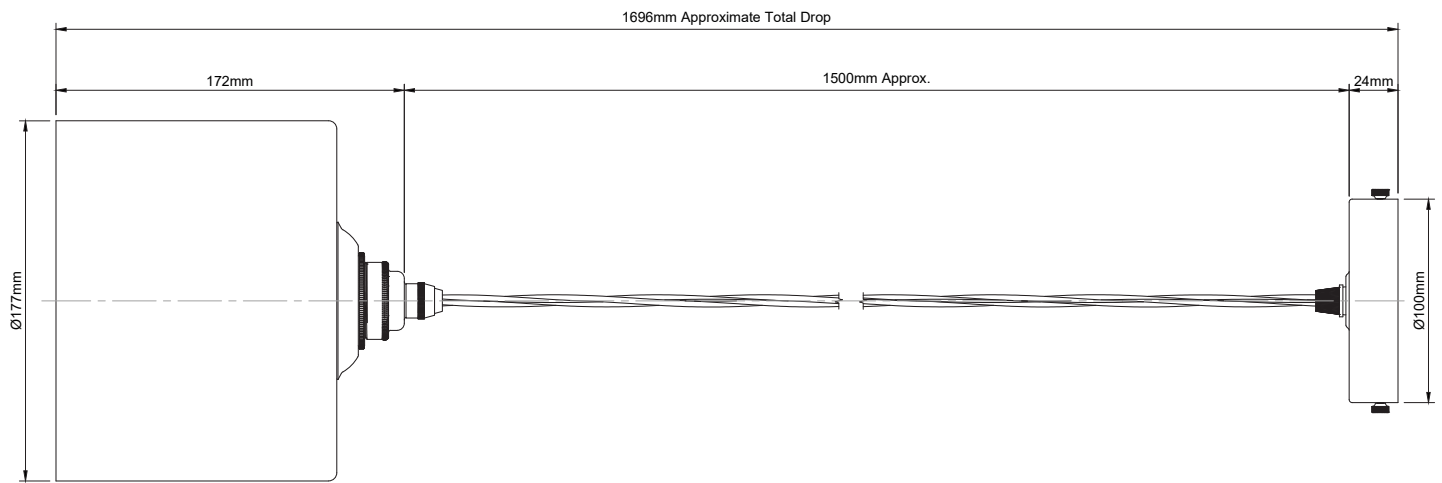

NOTE: Dimensions and weights may vary slightly due to the hand made nature of this product.

02-PEN406 Petite Clear Glass Pendant Light

Version No	1.0
Standards	EN 60598
Voltage	220-240V~
Frequency AC Current	50Hz
Supply Connection	Terminal Block/Quick Connector
Appliance (Protection) Class (I,II,III)	Class I
Max Bulb Wattage	40w Max
Bulb Fitting	E27
Number of Bulbs	1.0
Supplied with Bulbs	No
IP Rating	IP20
Total Drop	1754mm Approx.
Chain or Cable Length	1500mm
Shade Height	204mm
Shade Width or Diameter	Ø117mm
Ceiling Rose Height	50mm
Ceiling Rose Diameter	Ø120mm
Full Product Weight	1.152 Kg
Recommended Location	Internal Use Only
Other	Added shade/bulb must not exceed Max 1.055kg on Round Cable and 1.35kg on Twisted Cable
Trademarks	The Soho Lighting Company. Registered trade mark number: UK00003313349, EU017906396, Date: 25 May 2018

NOTE: Dimensions and weights may vary slightly due to the hand made nature of this product.

16-PEN406-VB & NB Lowell Petite Clear Glass Pendant Light with Small Cap - VB or NB Finish

Version No	1.0
Standards	EN 60598
Voltage	220-240V~
Frequency AC Current	50Hz
Supply Connection	Terminal Block/Quick connector
Appliance (Protection) Class (I,II,III)	Class I
Max Bulb Wattage	Max 40W
Bulb Fitting	E27
Number of Bulbs	1.0
Supplied with Bulbs	No
IP Rating	IP20
Total Drop	1706mm Approx.
Chain or Cable Length	1500mm Approx.
Shade Height	172mm
Shade Width or Diameter	Ø 177mm
Ceiling Rose Height	34mm
Ceiling Rose Diameter	Ø 108mm
Full Product Weight	1.023kg
Recommended Location	Internal Use Only
Trademarks	The Soho Lighting Company. Registered trade mark number: UK00003313349, EU017906396, Date: 25 May 2018