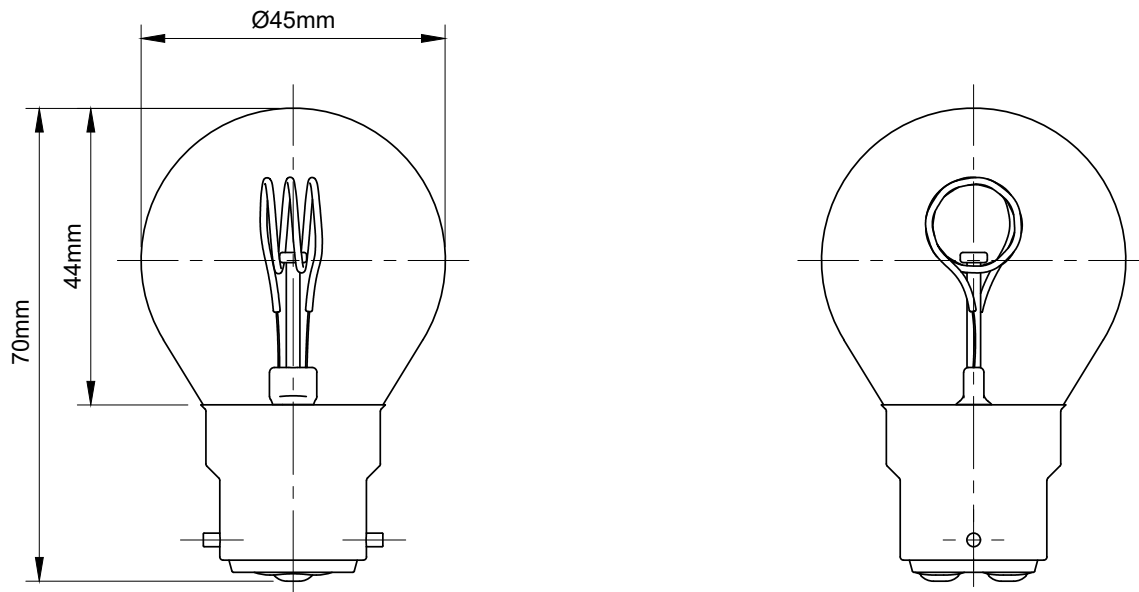

2W G45 LED B22 1800K Sunset White Golf Ball Bulb

TECHNICAL SPECIFICATION

Standard(s)	BS EN62560
Fitting	B22
Bulb Type	G45 LED
Output	2W
Voltage Rating	AC200-240V
Amps	0.01A
Size	H 70mm x Dia. 45mm
Glass Tint	Amber
Colour Temp Kelvin	1800K (Sunset White)
Lumens	80LM
Lifetime	25,000 hrs.
Switch Cycles	30,000
Direct Start	Yes
Dimmable	Yes
Light Angle	360°
Ra - CRI	>94
Maximum Installation Altitude	2000m
Warranty	2 Years
Trademarks	The Soho Lighting Company is a registered trade mark number: UK00003313349, EU017906396, Date: 25 May 2018