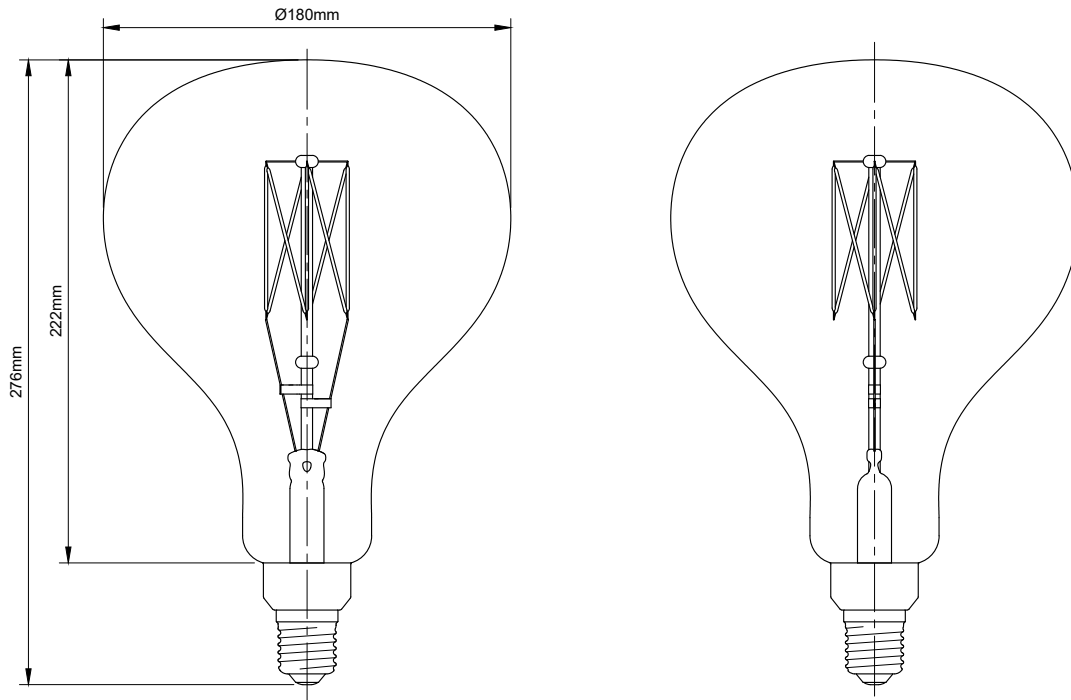

8W ER18 LED E27 1800K Sunset White Hammer Bulb

TECHNICAL SPECIFICATION

Standard(s)	BS EN62560
Fitting	E27
Bulb Type	ER180 LED
Output	8W
Voltage Rating	AC200-240V
Amps	0.04A
Size	H 276mm x Dia. 180mm
Glass Tint	Amber
Colour Temp Kelvin	1800K (Sunset White)
Lumens	550LM
Lifetime	25,000 hrs.
Switch Cycles	30,000
Direct Start	Yes
Dimmable	Yes
Light Angle	360°
Ra - CRI	>94
Maximum Installation Altitude	2000m
Warranty	2 Years
Trademarks	The Soho Lighting Company is a registered trade mark number: UK00003313349, EU017906396, Date: 25 May 2018