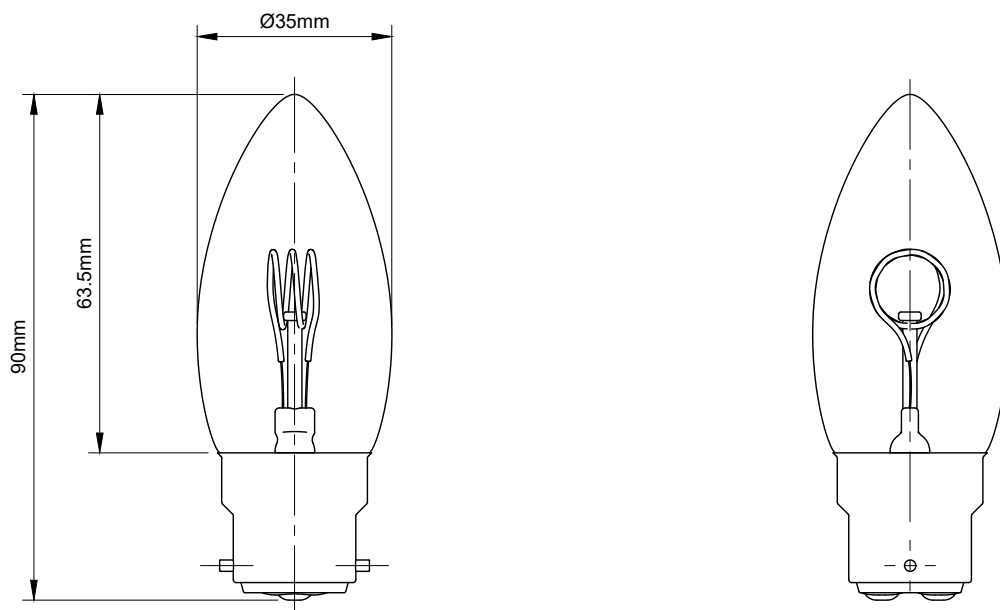

## 2W C35 LED B22 1800K Sunset White Candle Bulb

### TECHNICAL SPECIFICATION

Standard(s)	BS EN62560
Bulb Fitting	B22
Bulb Type	C35 LED
Output	2W
Voltage Rating	AC200-240V
Amps	0.01A
Size	H 90mm x Dia. 35mm
Glass Tint	Amber
Colour Temp Kelvin	1800K (Sunset White)
Lumens	80LM
Lifetime	25,000 hrs.
Switch Cycles	30,000
Direct Start	Yes
Dimmable	Yes
Light Angle	360°
Ra - CRI	>94
Maximum Installation Altitude	2000m
Warranty	2 Years
Trademarks	The Soho Lighting Company is a registered trade mark number: UK00003313349, EU017906396, Date: 25 May 2018