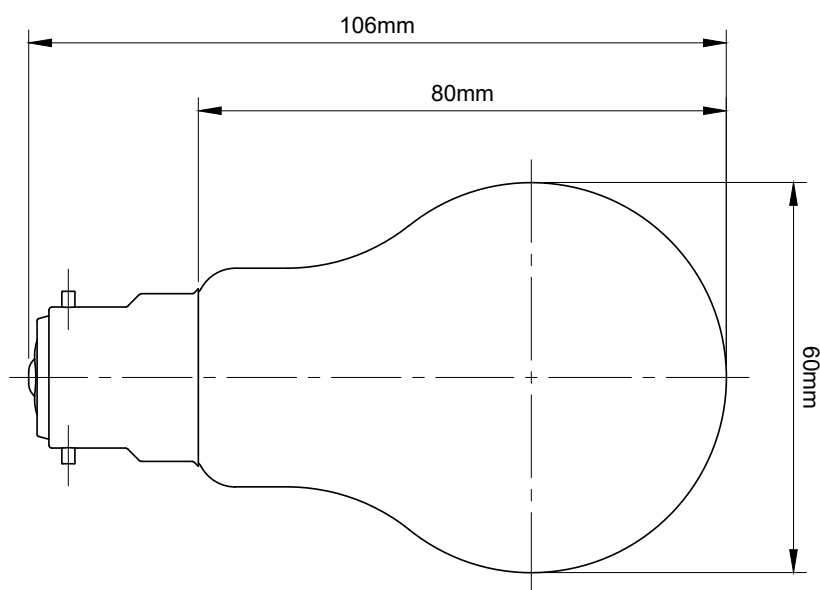

### TECHNICAL SPECIFICATION

Standard(s)	BS EN62560
Fitting	B22
Bulb Type	A60 LED
Output	8W
Voltage Rating	AC200-240V
Amps	0.54A
Size	H 106mm x Dia. 60mm
Glass Tint	Pearl
Colour Temp Kelvin	3000K (Warm White)
Lumens	720LM
Lifetime	25,000 hrs.
Switch Cycles	30,000
Direct Start	Yes
Dimmable	Yes
Light Angle	360°
Ra - CRI	>80
Maximum Installation Altitude	2000m
Warranty	3 Years
Trademarks	The Soho Lighting Company is a registered trade mark number: UK00003313349, EU017906396, Date: 25 May 2018