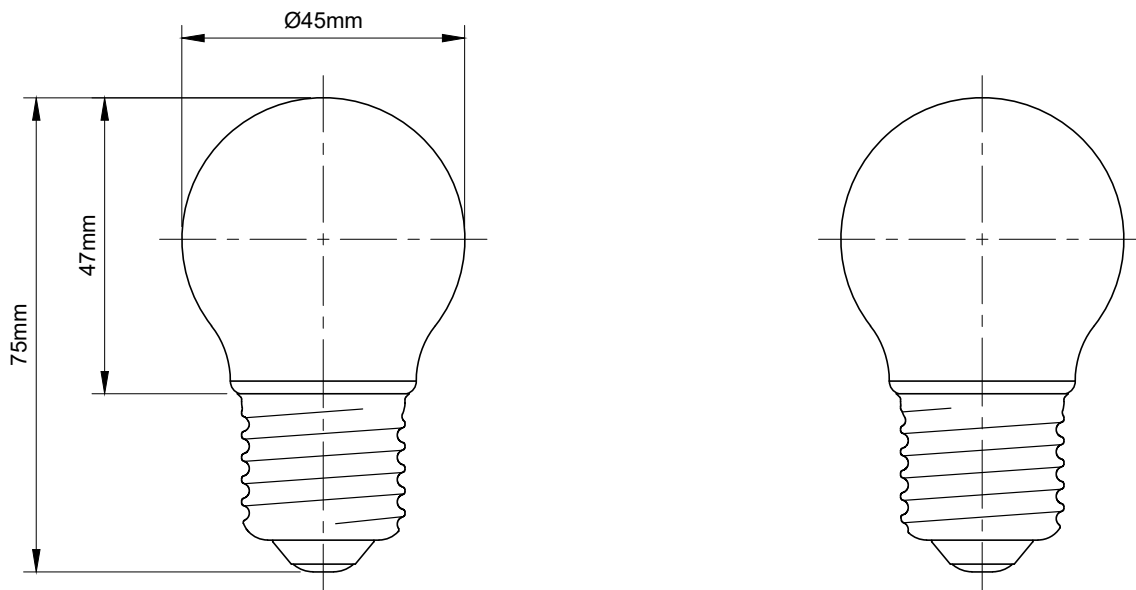

4W G45 LED E27 2200K Sunset White Opal Glass Golf Ball Bulb

TECHNICAL SPECIFICATION

Standard(s)	BS EN62560
Fitting	E27
Bulb Type	G45 LED
Output	4W
Voltage Rating	AC200-240V
Amps	0.54A
Size	H 75mm x Dia. 45mm
Glass Tint	Opal
Colour Temp Kelvin	2200K (Sunset White)
Lumens	360LM
Lifetime	25,000 hrs.
Switch Cycles	30,000
Direct Start	Yes
Dimmable	Yes
Light Angle	360°
Ra - CRI	>80
Maximum Installation Altitude	2000m
Warranty	2 Years
Trademarks	The Soho Lighting Company is a registered trade mark number: UK00003313349, EU017906396, Date: 25 May 2018