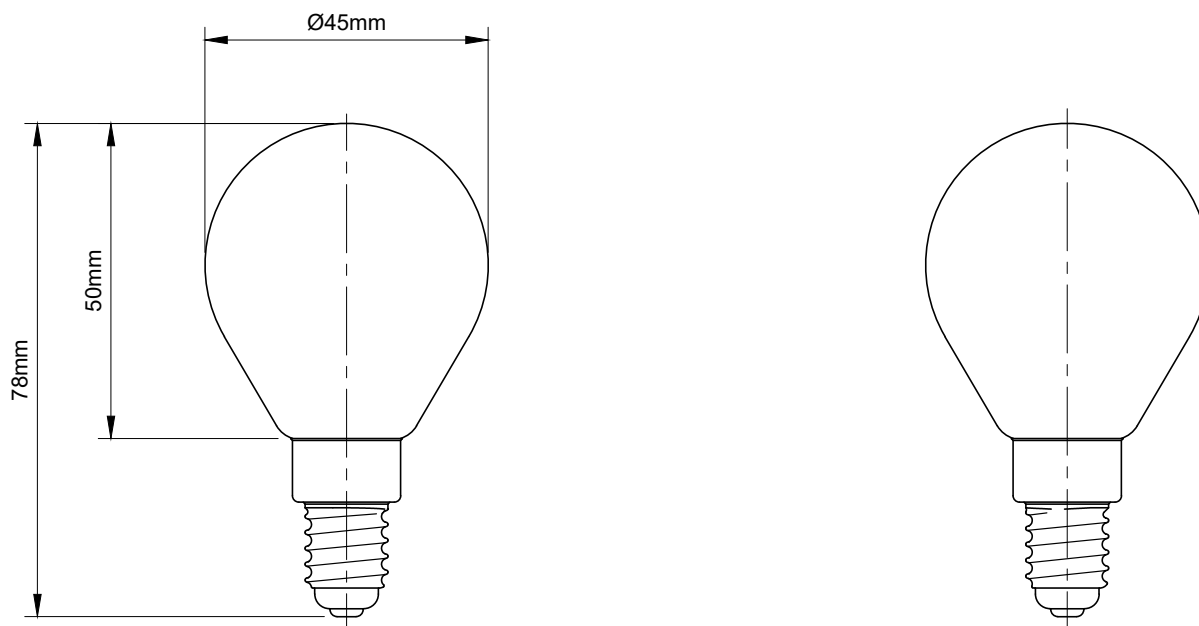

4W G45 LED E14 2200K Sunset White Opal Glass Golf Ball Bulb

TECHNICAL SPECIFICATION

Standard(s)	BS EN62560
Fitting	E14
Bulb Type	G45 LED
Output	4W
Voltage Rating	AC200-240V
Amps	0.54A
Size	H 78mm x Dia. 45mm
Glass Tint	Opal
Colour Temp Kelvin	2200K (Sunset White)
Lumens	360LM
Lifetime	25,000 hrs.
Switch Cycles	30,000
Direct Start	Yes
Dimmable	Yes
Light Angle	360°
Ra - CRI	>80
Maximum Installation Altitude	2000m
Warranty	2 Years
Trademarks	The Soho Lighting Company is a registered trade mark number: UK00003313349, EU017906396, Date: 25 May 2018