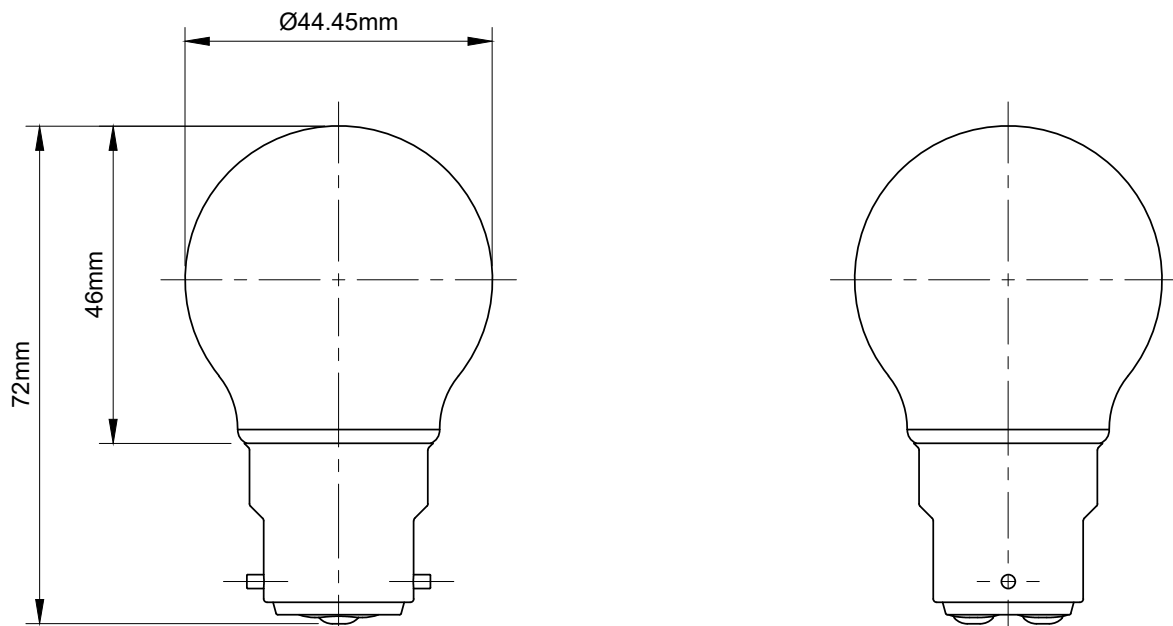

4W G45 LED B22 2200K Sunset White Opal Glass Golf Ball Bulb

TECHNICAL SPECIFICATION

Standard(s)	BS EN62560
Fitting	B22
Bulb Type	G45 LED
Output	4W
Voltage Rating	AC200-240V
Amps	0.54A
Size	H 72mm x Dia. 45mm
Glass Tint	Opal
Colour Temp Kelvin	2200K (Sunset White)
Lumens	360LM
Lifetime	25,000 hrs.
Switch Cycles	30,000
Direct Start	Yes
Dimmable	Yes
Light Angle	360°
Ra - CRI	>80
Maximum Installation Altitude	2000m
Warranty	2 Years
Trademarks	The Soho Lighting Company is a registered trade mark number: UK00003313349, EU017906396, Date: 25 May 2018