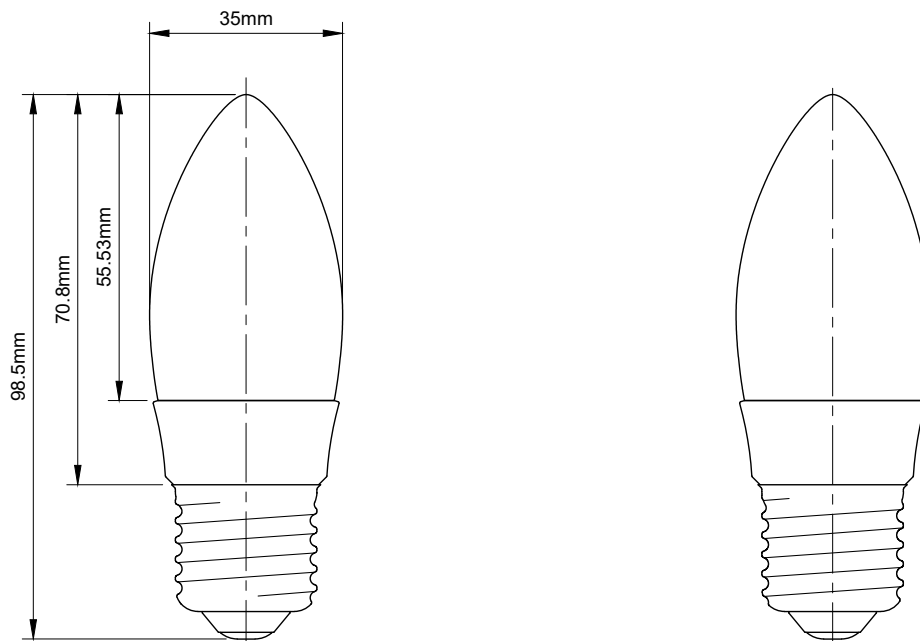

4W C35 LED E27 4100K Horizon Daylight Opal Glass Candle Bulb

TECHNICAL SPECIFICATION

Standard(s)	BS EN62560
Bulb Fitting	E27
Bulb Type	C35 LED
Output	4W
Voltage Rating	AC200-240V
Amps	0.54A
Size	H 96.5mm x Dia. 35mm
Glass Tint	Opal
Colour Temp Kelvin	4100K (Horizon Daylight)
Lumens	360LM
Lifetime	25,000 hrs.
Switch Cycles	30,000
Direct Start	Yes
Dimmable	Yes
Light Angle	360°
Ra - CRI	>80
Maximum Installation Altitude	2000m
Warranty	3 Years
Trademarks	The Soho Lighting Company is a registered trade mark number: UK00003313349, EU017906396, Date: 25 May 2018