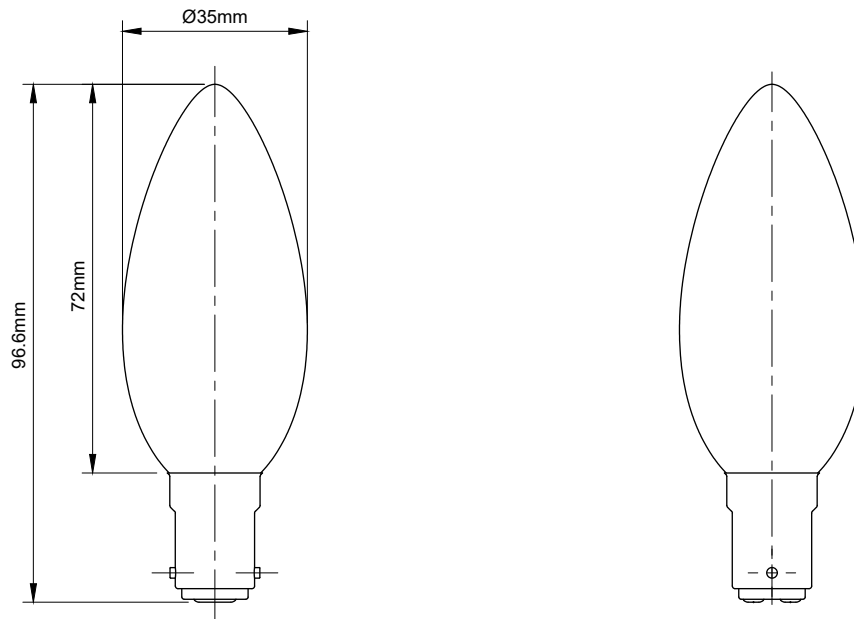

## 4W C35 LED B15 4100K Horizon Daylight Opal Glass Candle Bulb

### TECHNICAL SPECIFICATION

Standard(s)	BS EN62560
Bulb Fitting	B15
Bulb Type	C35 LED
Output	4W
Voltage Rating	AC200-240V
Amps	0.54A
Size	H 97mm x Dia. 35mm
Glass Tint	opal
Colour Temp Kelvin	4100K (Horizon Daylight)
Lumens	360LM
Lifetime	25,000 hrs.
Switch Cycles	30,000
Direct Start	Yes
Dimmable	Yes
Light Angle	360°
Ra - CRI	>80
Maximum Installation Altitude	2000m
Warranty	2 Years
Trademarks	The Soho Lighting Company is a registered trade mark number: UK00003313349, EU017906396, Date: 25 May 2018