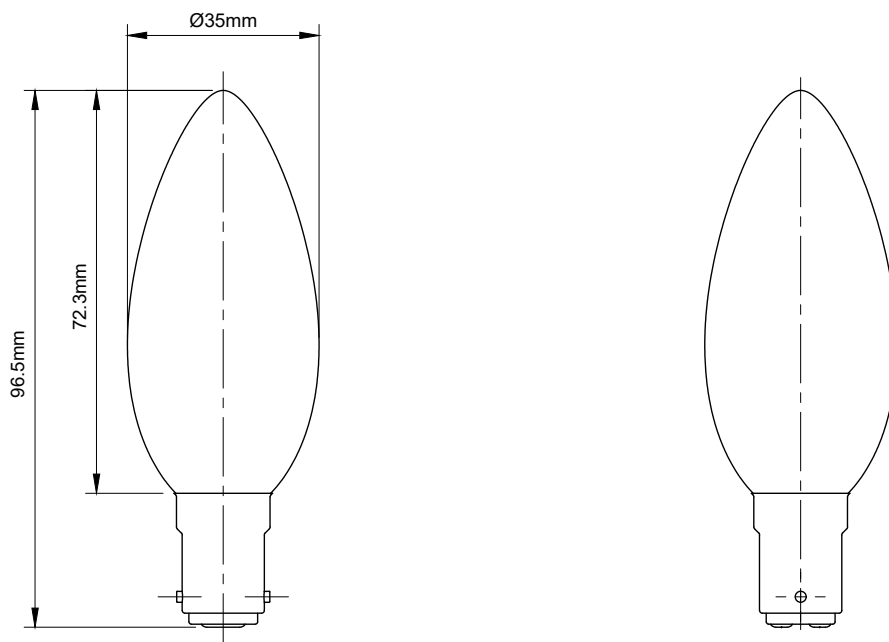

4W C35 LED B15 3000K Warm White Opal Glass Candle Bulb

TECHNICAL SPECIFICATION

Standard(s)	BS EN62560
Bulb Fitting	B15
Bulb Type	C35 LED
Output	4W
Voltage Rating	AC200-240V
Amps	0.54A
Size	H 96.5mm x Dia. 35mm
Glass Tint	Opal
Colour Temp Kelvin	3000K (Warm White)
Lumens	360LM
Lifetime	25,000 hrs.
Switch Cycles	30,000
Direct Start	Yes
Dimmable	Yes
Light Angle	360°
Ra - CRI	>80
Maximum Installation Altitude	2000m
Warranty	2 Years
Trademarks	The Soho Lighting Company is a registered trade mark number: UK00003313349, EU017906396, Date: 25 May 2018