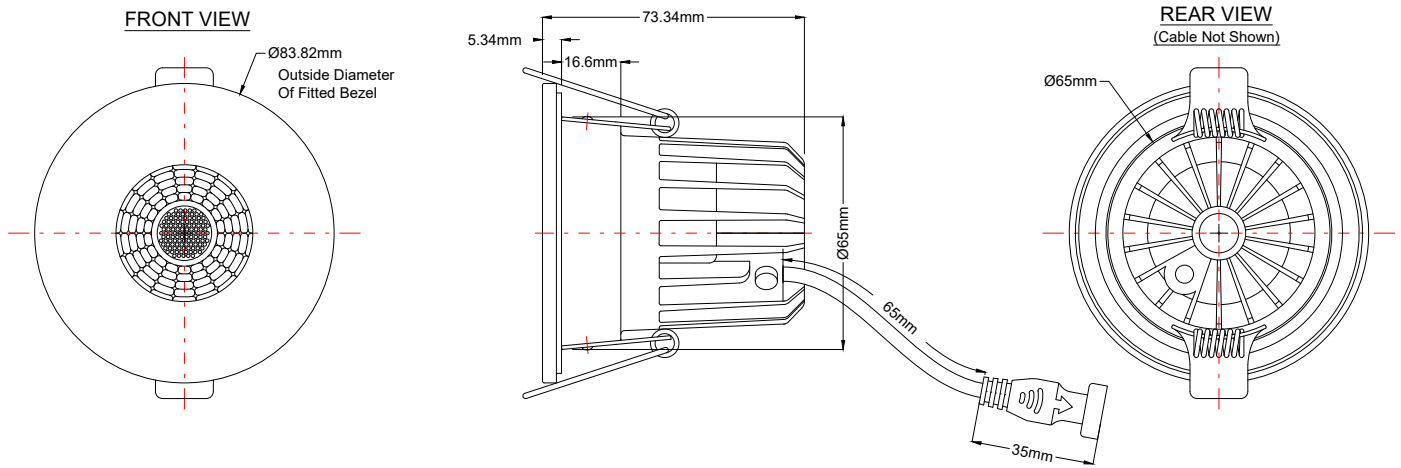

10W LED Downlight - Dim to Warm/Fire Rated/IP65

TECHNICAL SPECIFICATION

<b>Model Number</b>	65-FXW202
<b>Product Conformance Standards</b>	EN 60598-1:2015, EN 60598-2-2:2012, EN 55015:2013+A1:2015, EN 61547:2009, EN 61000-3-2:2014, EN 61000-3-3:2013, BS 476: PART 21: 1987, EN 61347-1:2015+A1, EN 62493:2015
<b>UKCA/CE Certified</b>	YES
<b>Wattage</b>	10W
<b>Rating</b>	220/240VAC 50/60Hz
<b>Cutout size</b>	70mm
<b>IP Rating</b>	IP65
<b>Fire Rating</b>	30, 60 & 90 Minutes
<b>Bulb Style</b>	COB - Dim to Warm
<b>Colour Temp Kelvin</b>	3000K - 1800K
<b>Beam Angle</b>	60°
<b>Lumens</b>	615lm-100lm
<b>Rated Life</b>	>40,000 Hrs
<b>CRI</b>	>93
<b>Dimmable</b>	YES
<b>Energy Efficiency Class</b>	G
<b>Energy Efficiency kWh/1000h</b>	10
<b>Material</b>	Die-cast aluminium
<b>Product Weight</b>	0.277kg
<b>Boxed Weight</b>	0.338kg
<b>Manufacturer Guarantee</b>	3 Years
<b>Driver Type</b>	SELV
<b>Finish Type</b>	All finishes
<b>Trademarks</b>	The Soho Lighting Company is a registered trade mark number: UK00003313349, EU017906396, Date: 25 May 2018