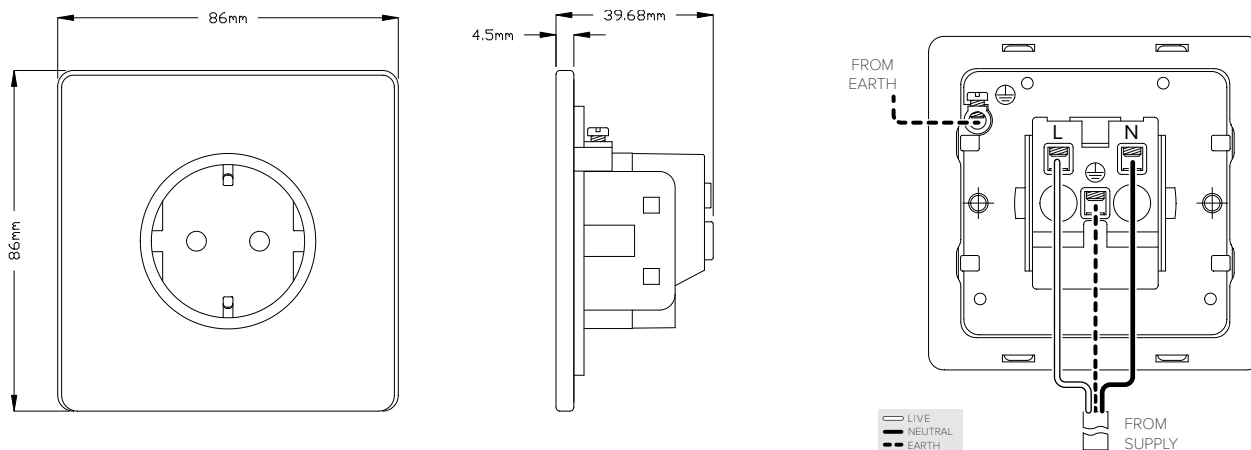

16A 1 Gang Euro Socket - Traditional Plate

TECHNICAL SPECIFICATION

Standard(s)	DIN 0620
Voltage Rating	16 Amp, 250V [~]
Mounting Box Depth (Min)	47mm
Terminal Capacity	3 x 2.5mm ² , 3 x 4.0mm ² , 2 x 6.0mm ²
Earth Terminal Capacity	3 x 2.5mm ² , 3 x 4.0mm ² , 2 x 6.0mm ²
Outlet Protection Shutter	Yes
Fixing Centres	60.3mm
Size	86mm x 86mm x 4.5mm
Product Class 1	Face plate must be earthed
Ambient Operating Temperature	-5° to +40°C
Recommended Location	Internal Use Only
Maximum Installation Altitude	2000m
IP Rating	IP21D
Mains Frequency	50hz - 60hz
Trademarks	The Soho Lighting Company is a registered trade mark number: UK00003313349, EU017906396, Date: 25 May 2018