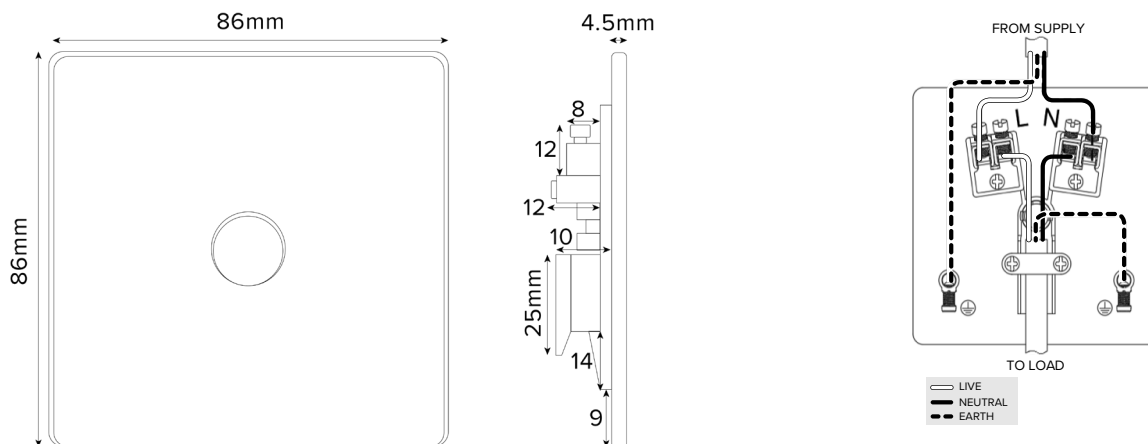

## 20A Flex Outlet - Traditional Plate

### TECHNICAL SPECIFICATION

Standard(s)	BS 5733
Voltage Rating	20Amp 250V~
Mounting Box Depth (Min)	25mm
Terminal Capacity	3 x 2.5mm <sup>2</sup> , 2 x 4.0mm <sup>2</sup>
Earth Terminal Capacity	3 x 2.5mm <sup>2</sup> , 2 x 4.0mm <sup>2</sup>
Fixing Centres	60.3mm
Size	86mm x 86mm x 4.5mm (Plate thickness)
Product Class 1	Face plate must be earthed
Ambient Operating Temperature	-5° to +40°C
Recommended Location	Internal Use Only
Maximum Installation Altitude	2000m
IP Rating	IP2XD
Trademarks	The Soho Lighting Company is a registered trade mark number: UK00003313349, EU017906396, Date: 25 May 2018