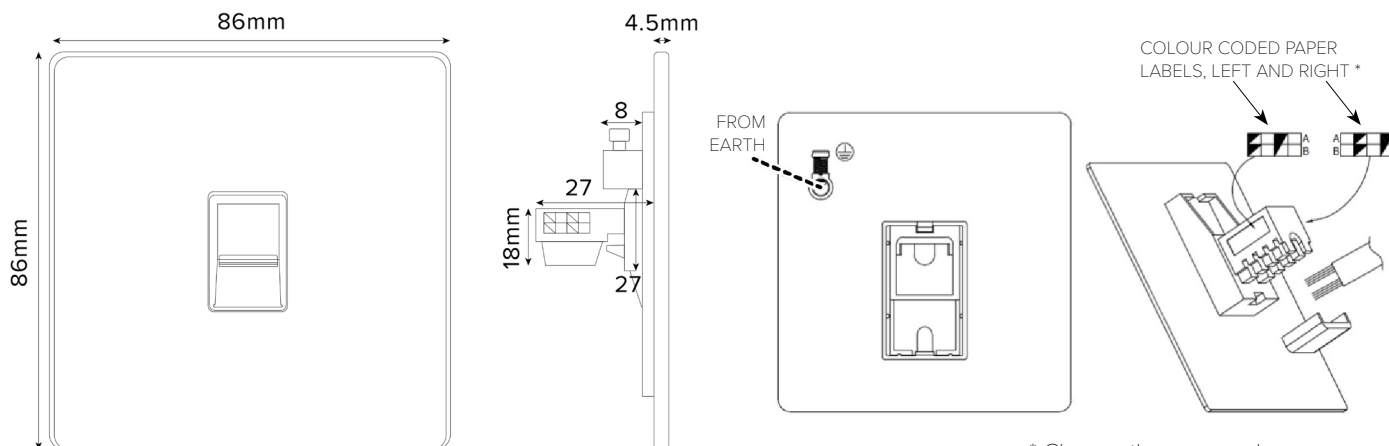

20-MED301

1 Gang Data Socket RJ45 Cat5/6 - Traditional Plate

TECHNICAL SPECIFICATION

Standard(s)	BS 5733 (Where Applicable)
Mounting Box Depth (Min)	35mm
Earth Terminal Capacity 1, 2, 3, 4, 5	4 x 1.0mm ² , 4 x 1.5mm ² , 2 x 2.5mm ² , 1 x 4.0mm ² (Earth)
Fixing Centres	60.3mm
Size	86mm x 86mm x 4.5mm (Plate thickness)
Product Class 1	Face plate must be earthed
Ambient Operating Temperature	-5° to +40°C
Recommended Location	Internal Use Only
Maximum Installation Altitude	2000m
IP Rating	IP2XD
Trademarks	The Soho Lighting Company is a registered trade mark number: UK00003313349, EU017906396, Date: 25 May 2018