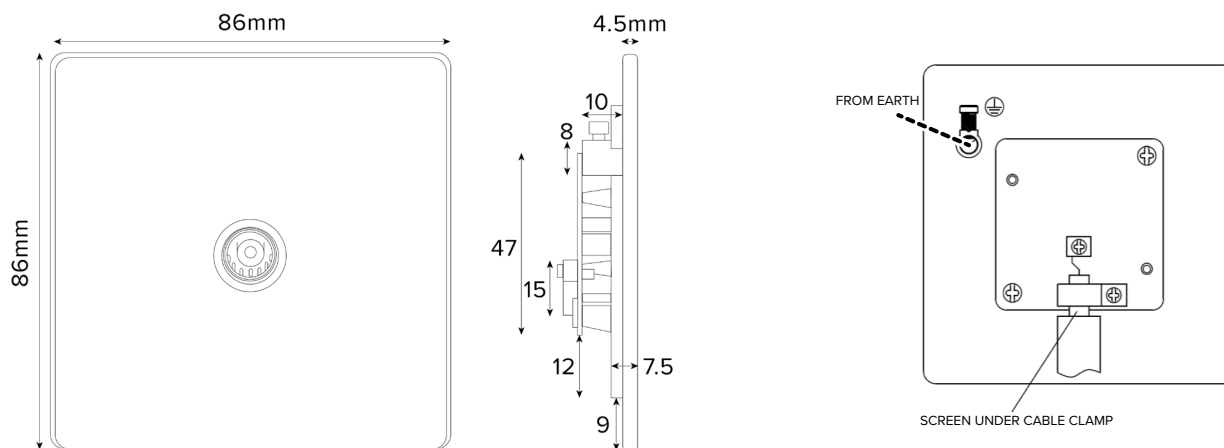

1 Gang TV Socket - Traditional Plate

TECHNICAL SPECIFICATION

Standard(s)	BS 5733 (Where Applicable)
Mounting Box Depth (Min)	25mm
Earth Terminal Capacity 1, 2, 3, 4, 5	4 x 1.0mm ² , 4 x 1.5mm ² , 2 x 2.5mm ² , 1 x 4.0mm ² (Earth)
Fixing Centres	60.3mm
Size	86mm x 86mm x 4.5mm (Plate thickness)
Product Class 1	Face plate must be earthed
Ambient Operating Temperature	-5° to +40°C
Recommended Location	Internal Use Only
Maximum Installation Altitude	2000m
IP Rating	IP2XD
Trademarks	The Soho Lighting Company is a registered trade mark number: UK00003313349, EU017906396, Date: 25 May 2018