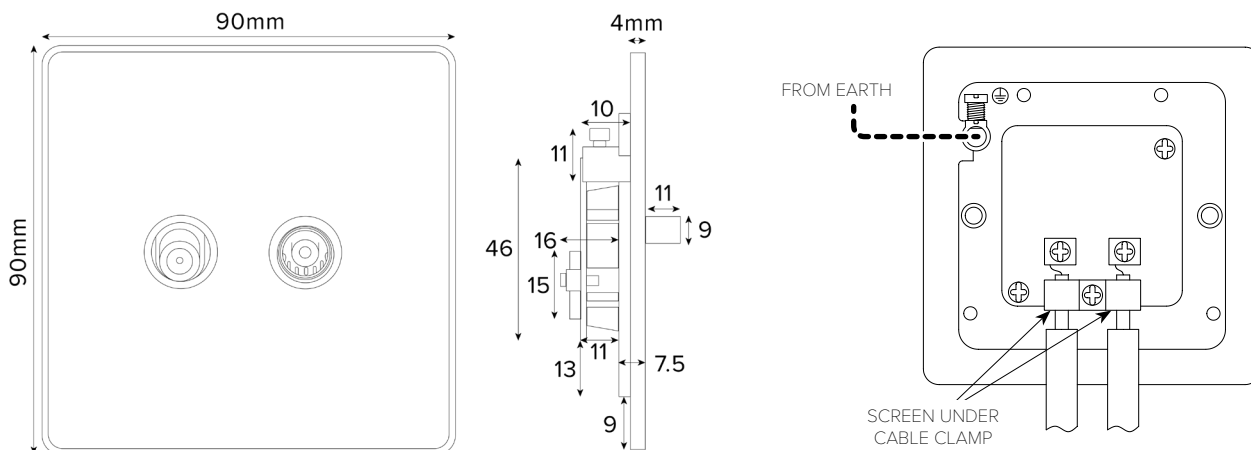

11-MED103

TV+ Satellite Socket - Edged Plate

TECHNICAL SPECIFICATION

Standard(s)	BS 5733 (Where Applicable)
Mounting Box Depth (Min)	25mm
Earth Terminal Capacity 1, 2, 3, 4, 5	4 x 1.0mm ² , 4 x 1.5mm ² , 2 x 2.5mm ² , 1 x 4.0mm ² (Earth)
Fixing Centres	60.3mm
Size	90mm x 90mm x 4mm (Plate thickness)
Product Class 1	Face plate must be earthed
Ambient Operating Temperature	-5° to +40°C
Recommended Location	Internal Use Only
Maximum Installation Altitude	2000m
IP Rating	IP2XD
Trademarks	The Soho Lighting Company is a registered trade mark number: UK00003313349, EU017906396, Date: 25 May 2018