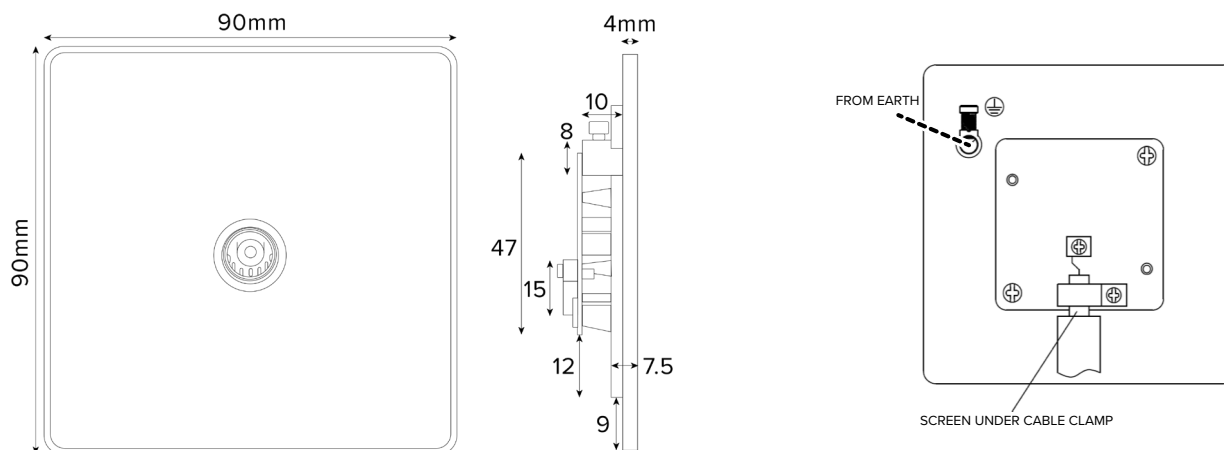

1 Gang TV Socket - Edged Plate

TECHNICAL SPECIFICATION

Standard(s)	BS 5733 (Where Applicable)
Mounting Box Depth (Min)	25mm
Earth Terminal Capacity 1, 2, 3, 4, 5	4 x 1.0mm ² , 4 x 1.5mm ² , 2 x 2.5mm ² , 1 x 4.0mm ² (Earth)
Fixing Centres	60.3mm
Size	90mm x 90mm x 4mm (Plate thickness)
Product Class 1	Face plate must be earthed
Ambient Operating Temperature	-5° to +40°C
Recommended Location	Internal Use Only
Maximum Installation Altitude	2000m
IP Rating	IP2XD
Trademarks	The Soho Lighting Company is a registered trade mark number: UK00003313349, EU017906396, Date: 25 May 2018