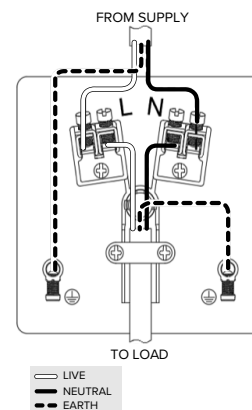

20A Flex Outlet - Flat Plate

TECHNICAL SPECIFICATION

Standard(s)	BS 5733
Voltage Rating	20Amp 250V~
Mounting Box Depth (Min)	25mm
Terminal Capacity	3 x 2.5mm ² , 2 x 4.0mm ²
Earth Terminal Capacity	3 x 2.5mm ² , 2 x 4.0mm ²
Fixing Centres	60.3mm
Size	86mm x 86mm x 4mm (Plate thickness - 2mm)
Product Class 1	Face plate must be earthed
Ambient Operating Temperature	-5° to +40°C
Recommended Location	Internal Use Only
Maximum Installation Altitude	2000m
IP Rating	IP2XD
Trademarks	The Soho Lighting Company is a registered trade mark number: UK00003313349, EU017906396, Date: 25 May 2018