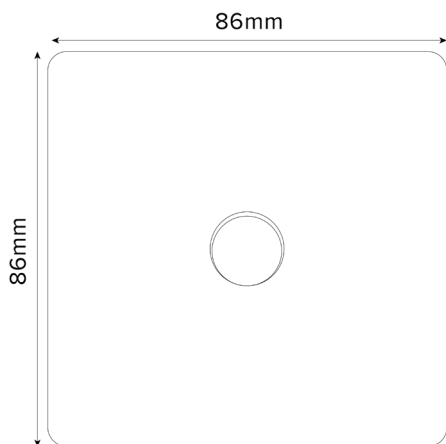

20A Flex Outlet - Flat Plate

TECHNICAL SPECIFICATION

Standard(s)	BS 5733
Voltage Rating	20Amp 250V~
Mounting Box Depth (Min)	25mm
Terminal Capacity	3 x 2.5mm ² , 2 x 4.0mm ²
Earth Terminal Capacity	3 x 2.5mm ² , 2 x 4.0mm ²
Fixing Centres	60.3mm
Size	86mm x 86mm x 4mm (Plate thickness - 2mm)
Product Class 1	Face plate must be earthed
Ambient Operating Temperature	-5° to +40°C
Recommended Location	Internal Use Only
Maximum Installation Altitude	2000m
IP Rating	IP2XD
Trademarks	The Soho Lighting Company is a registered trade mark number: UK00003313349, EU017906396, Date: 25 May 2018