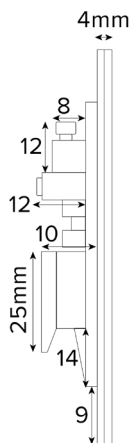

20A Flex Outlet - Flat Plate

TECHNICAL SPECIFICATION

Standard(s)	BS 5733
Voltage Rating	20Amp 250V~
Mounting Box Depth (Min)	25mm
Terminal Capacity	3 x 2.5mm ² , 2 x 4.0mm ²
Earth Terminal Capacity	3 x 2.5mm ² , 2 x 4.0mm ²
Fixing Centres	60.3mm
Size	86mm x 86mm x 4mm (Plate thickness - 2mm)
Product Class 1	Face plate must be earthed
Ambient Operating Temperature	-5° to +40°C
Recommended Location	Internal Use Only
Maximum Installation Altitude	2000m
IP Rating	IP2XD
Trademarks	The Soho Lighting Company is a registered trade mark number: UK00003313349, EU017906396, Date: 25 May 2018