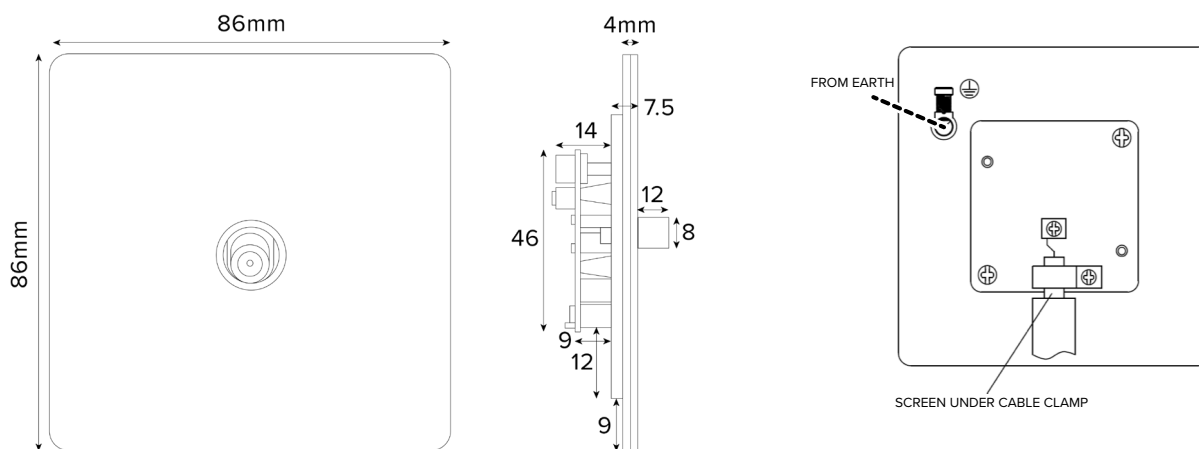

1 Gang Satellite Socket - Flat Plate

TECHNICAL SPECIFICATION

Standard(s)	BS 5733 (Where Applicable)
Mounting Box Depth (Min)	25mm
Earth Terminal Capacity 1, 2, 3, 4, 5	4 x 1.0mm ² , 4 x 1.5mm ² , 2 x 2.5mm ² , 1 x 4.0mm ² (Earth)
Fixing Centres	60.3mm
Size	86mm x 86mm x 4mm (Plate thickness - 2 mm)
Product Class 1	Face plate must be earthed
Ambient Operating Temperature	-5° to +40°C
Recommended Location	Internal Use Only
Maximum Installation Altitude	2000m
IP Rating	IP2XD
Trademarks	The Soho Lighting Company is a registered trade mark number: UK00003313349, EU017906396, Date: 25 May 2018