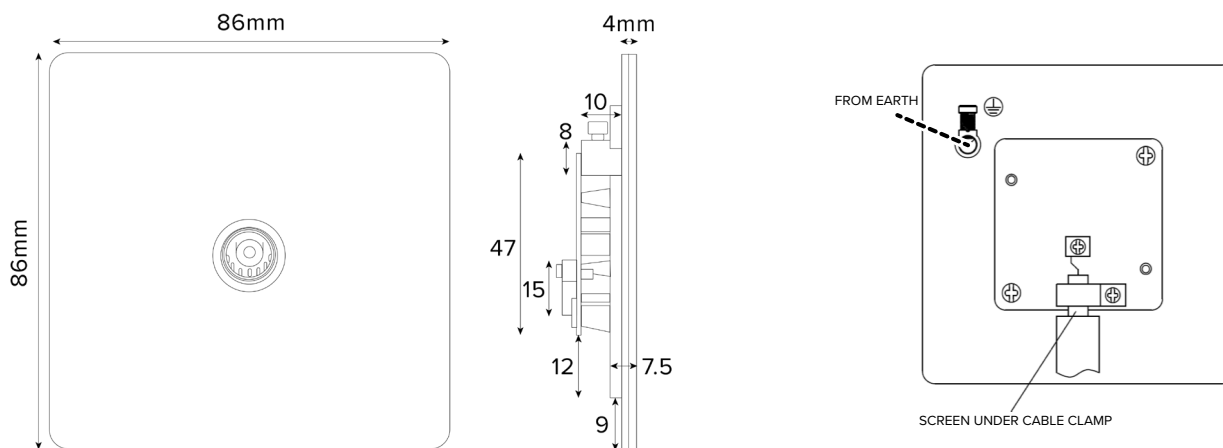

1 Gang TV Socket - Flat Plate

TECHNICAL SPECIFICATION

Standard(s)	BS 5733 (Where Applicable)
Mounting Box Depth (Min)	25mm
Earth Terminal Capacity 1, 2, 3, 4, 5	4 x 1.0mm ² , 4 x 1.5mm ² , 2 x 2.5mm ² , 1 x 4.0mm ² (Earth)
Fixing Centres	60.3mm
Size	86mm x 86mm x 4mm (Plate thickness - 2mm)
Product Class 1	Face plate must be earthed
Ambient Operating Temperature	-5° to +40°C
Recommended Location	Internal Use Only
Maximum Installation Altitude	2000m
IP Rating	IP2XD
Trademarks	The Soho Lighting Company is a registered trade mark number: UK00003313349, EU017906396, Date: 25 May 2018