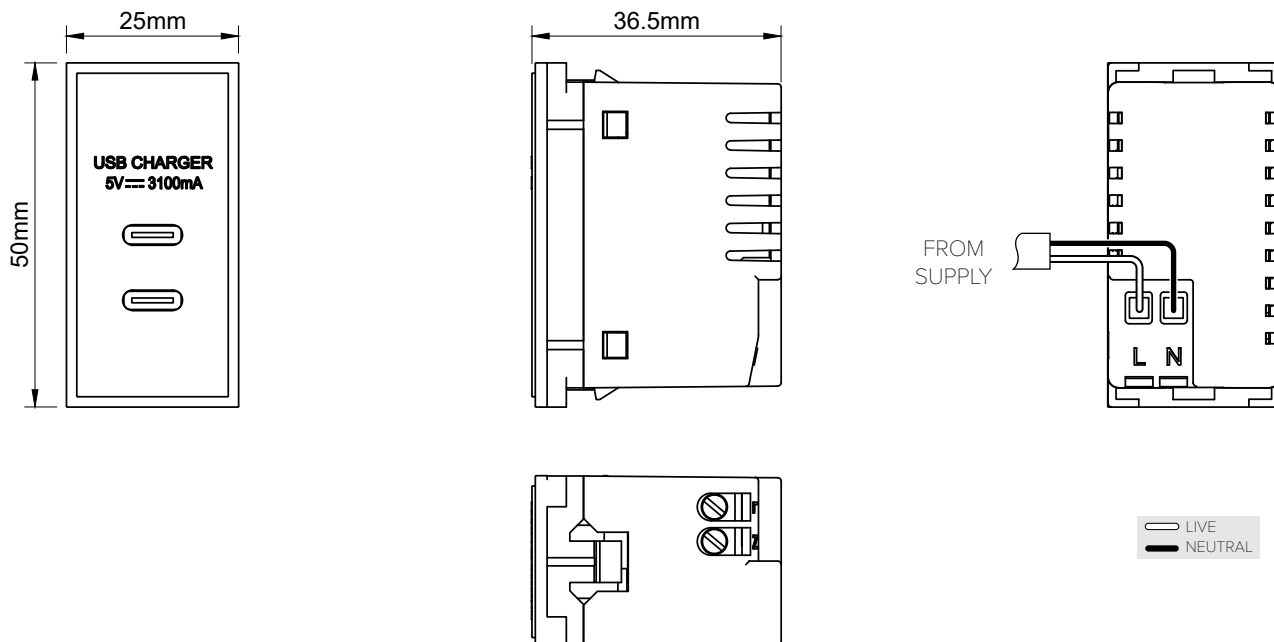

## Dual USB Charger, Type C+C, 3.1A - Euro Module

### TECHNICAL SPECIFICATION

Standard(s)	BS EN 62368
Voltage Rating	180-250V~, 0.3A, 50/60Hz
USB Output	5V 3100mA
Terminal Capacity	1 x 2.5mm <sup>2</sup> , 2 x 1.0mm <sup>2</sup>
Size	50mm x 25mm x 36.5mm
Ambient Operating Temperature	-5° to +40°C
Recommended Location	Internal Use Only
Maximum Installation Altitude	2000m
IP Rating	IP2XD
Trademarks	The Soho Lighting Company is a registered trade mark number: UK00003313349, EU017906396, Date: 25 May 2018